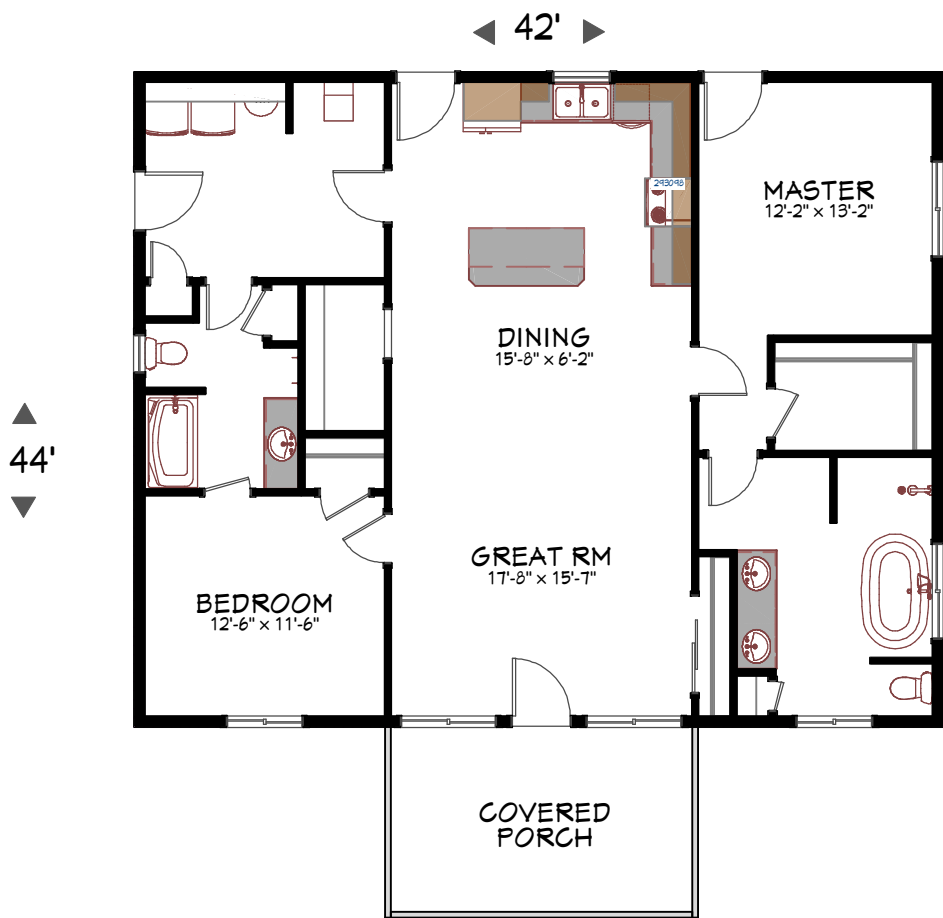

plan # 24-156 🏠 Farmhouse 📏 1428 sf 🏠 1 story 🚗 car 🛏 2 bed 🚿 2 bath

All content copyright DNW Inc.

360 • 260 • 1766

14602-D NE 4th Plain Rd.
Vancouver WA 98682

www.DesignNW.net

DesignNW
Custom Home Plans