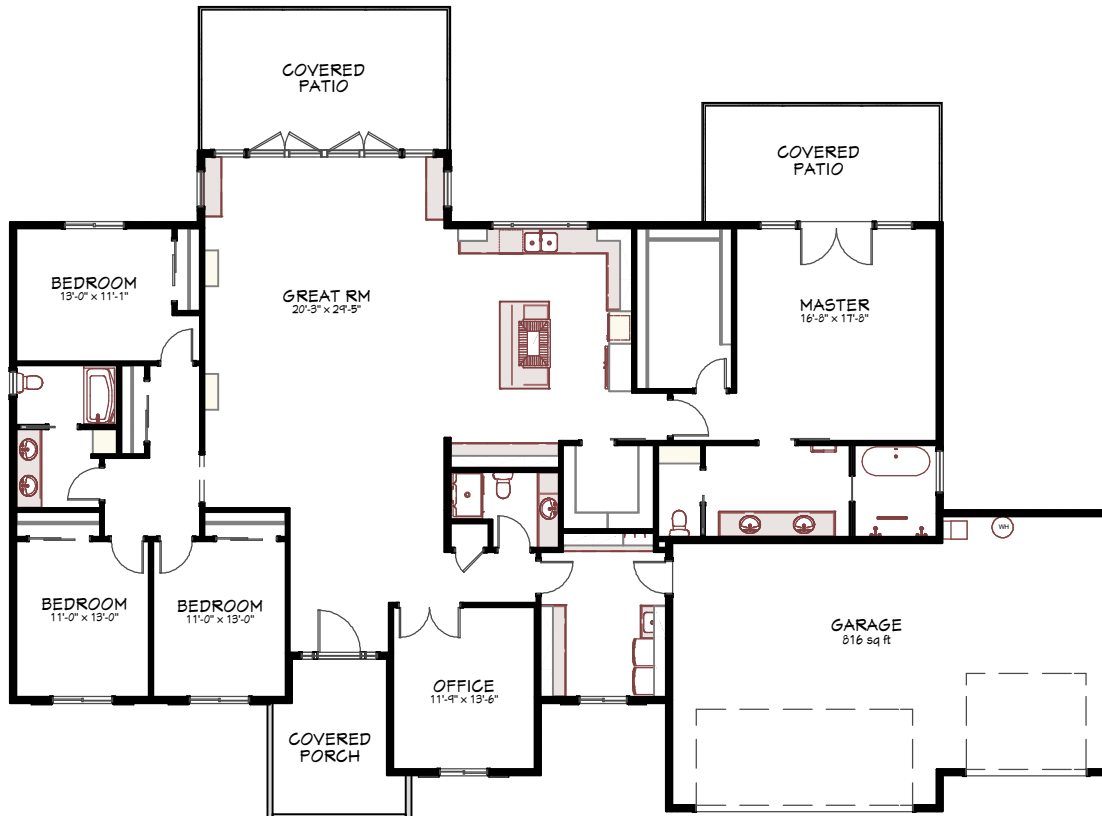

All content copyright DNW Inc.

360 • 260 • 1766

14602-D NE 4th Plain Rd.
Vancouver WA 98682

www.DesignNW.net

DesignNW
Custom Home Plans