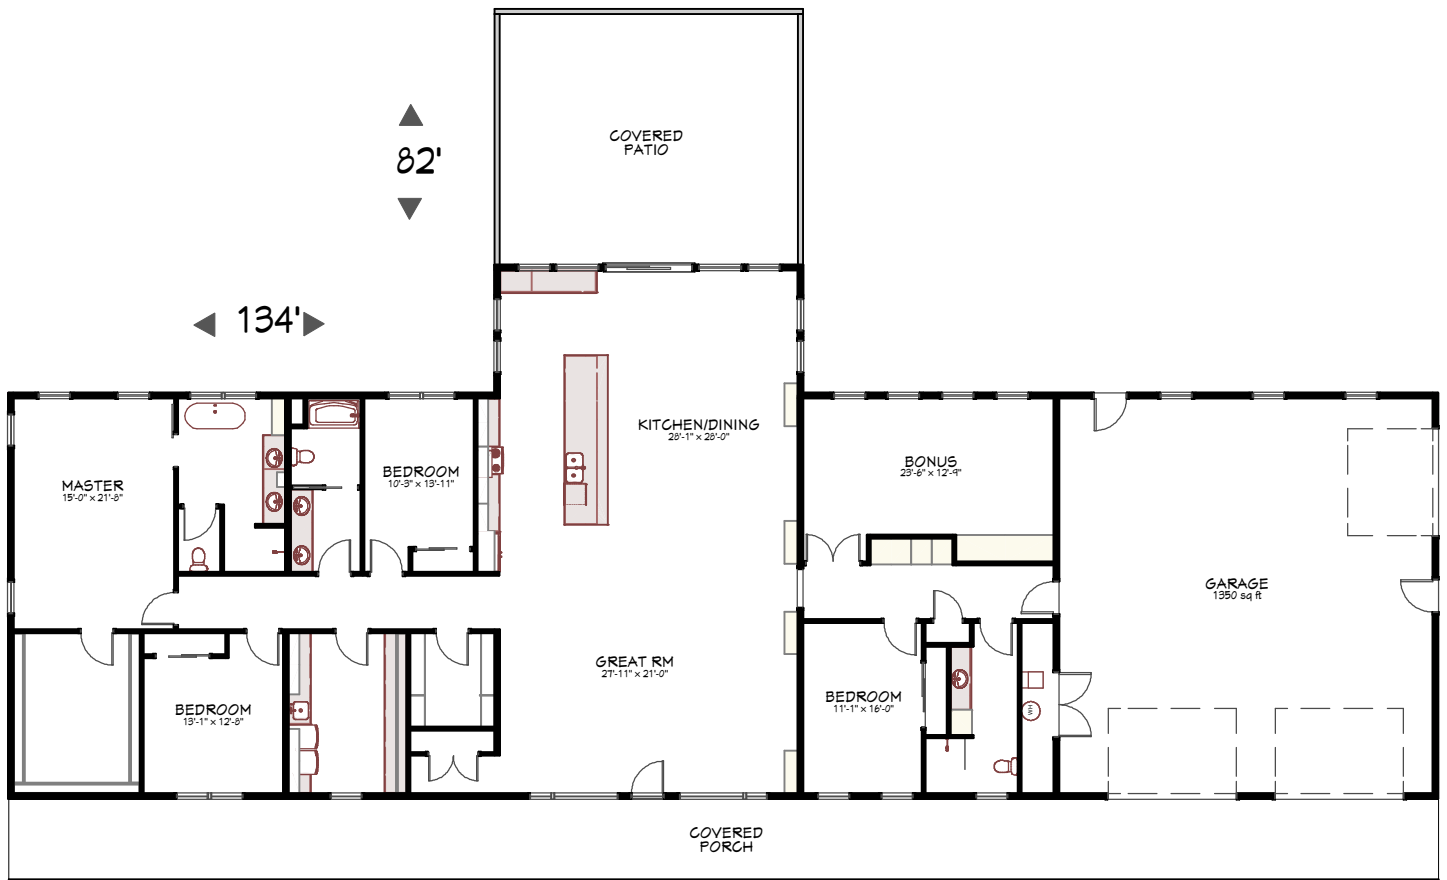

plan # 23-220

Farmhouse

4088 sf

1 story

4 car

4 bed

3 bath

All content copyright DNW Inc.

360 • 260 • 1766

14602-D NE 4th Plain Rd.  
Vancouver WA 98682

www.DesignNW.net

**DesignNW**  
Custom Home Plans