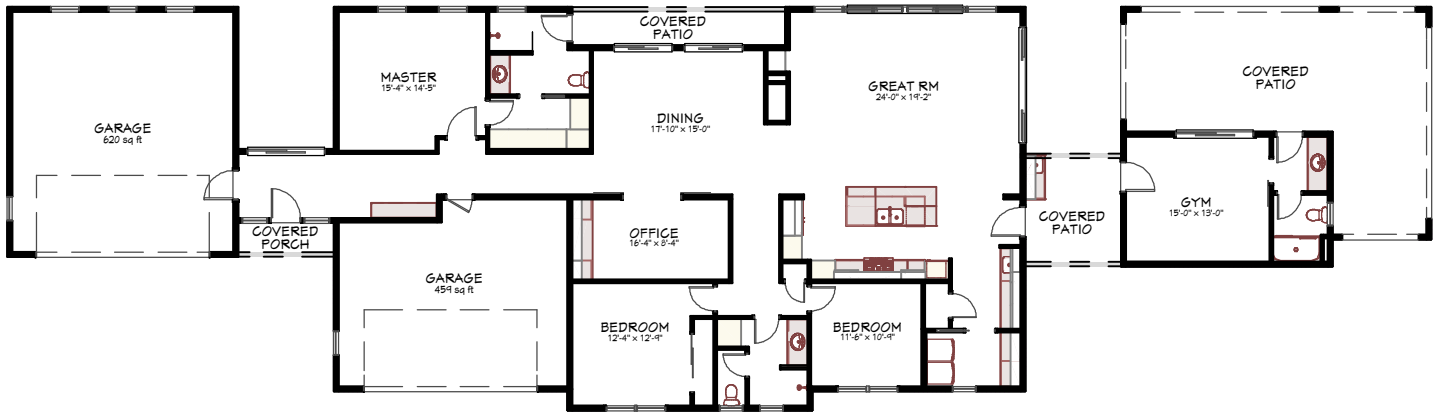

plan # 23-191

Farmhouse

2767 sf

1 story

4 car

3 bed

3 bath

◀ 149' ▶

▲ 42' ▼

All content copyright DNW Inc.

360 • 260 • 1766

14602-D NE 4th Plain Rd.
Vancouver WA 98682

www.DesignNW.net

DesignNW
Custom Home Plans