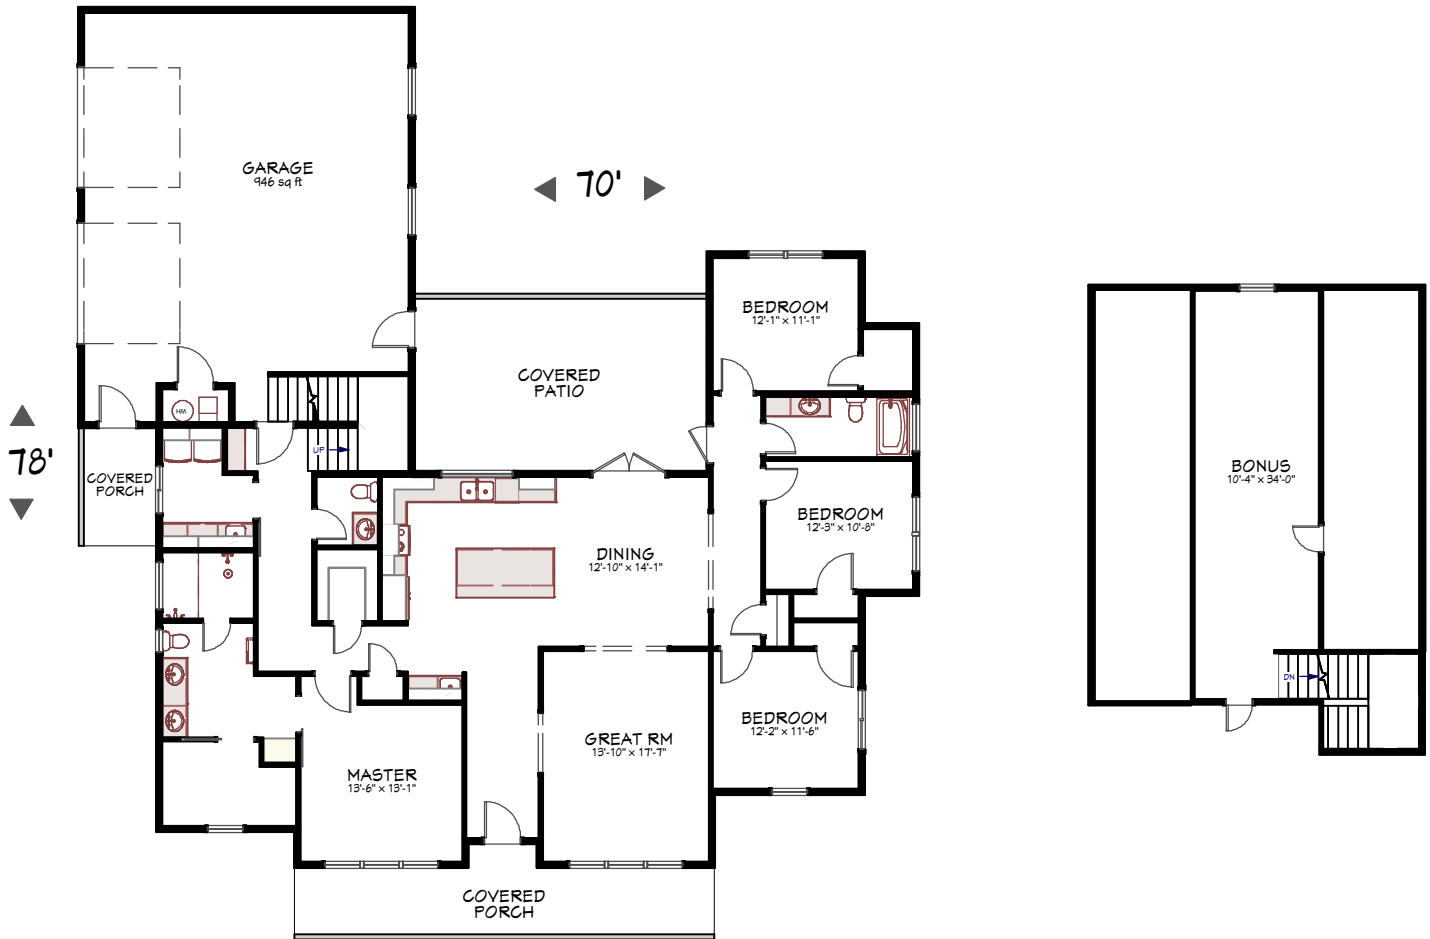

plan # 23-148

Farmhouse

2645 sf

2 story

2 car

4 bed

2.5 bath

All content copyright DNW Inc.

360 • 260 • 1766

14602-D NE 4th Plain Rd.  
Vancouver WA 98682

www.DesignNW.net

DesignNW  
Custom Home Plans