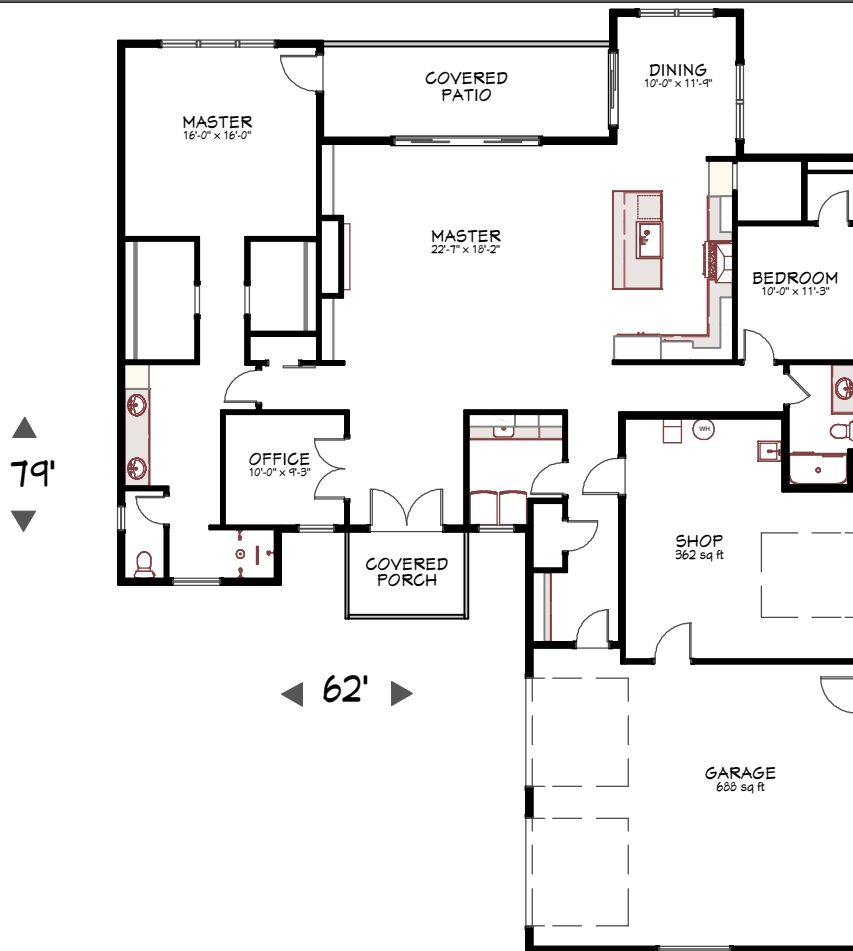

plan # 23-137

Farmhouse

2264 sf

1 story

3 car

2 bed

2 bath

All content copyright DNW Inc.

360 • 260 • 1766

14602-D NE 4th Plain Rd.
Vancouver WA 98682

www.DesignNW.net

DesignNW
Custom Home Plans