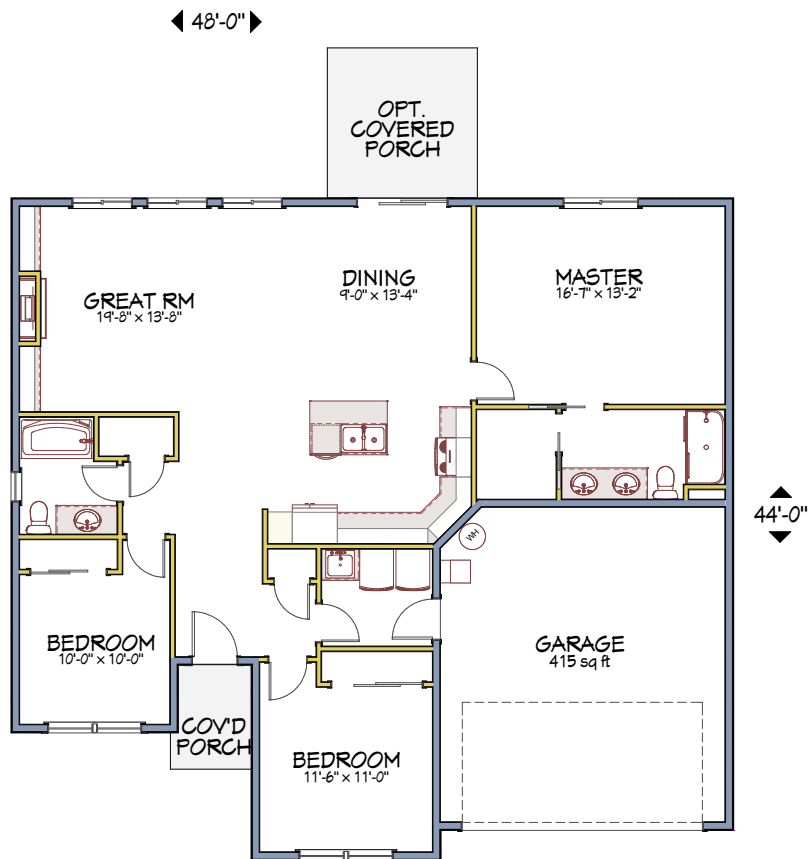

22-228

🏠 Farmhouse 📏 1499 Sq. Ft. 🛏 3 🚿 2

🚗 2 🏠 1 📏 Width: 48' 📏 Depth: 44'

©2023 Design NW

360.260.1766

14602-D NE 4th Plain Rd Vancouver, WA 98682

designnw.net