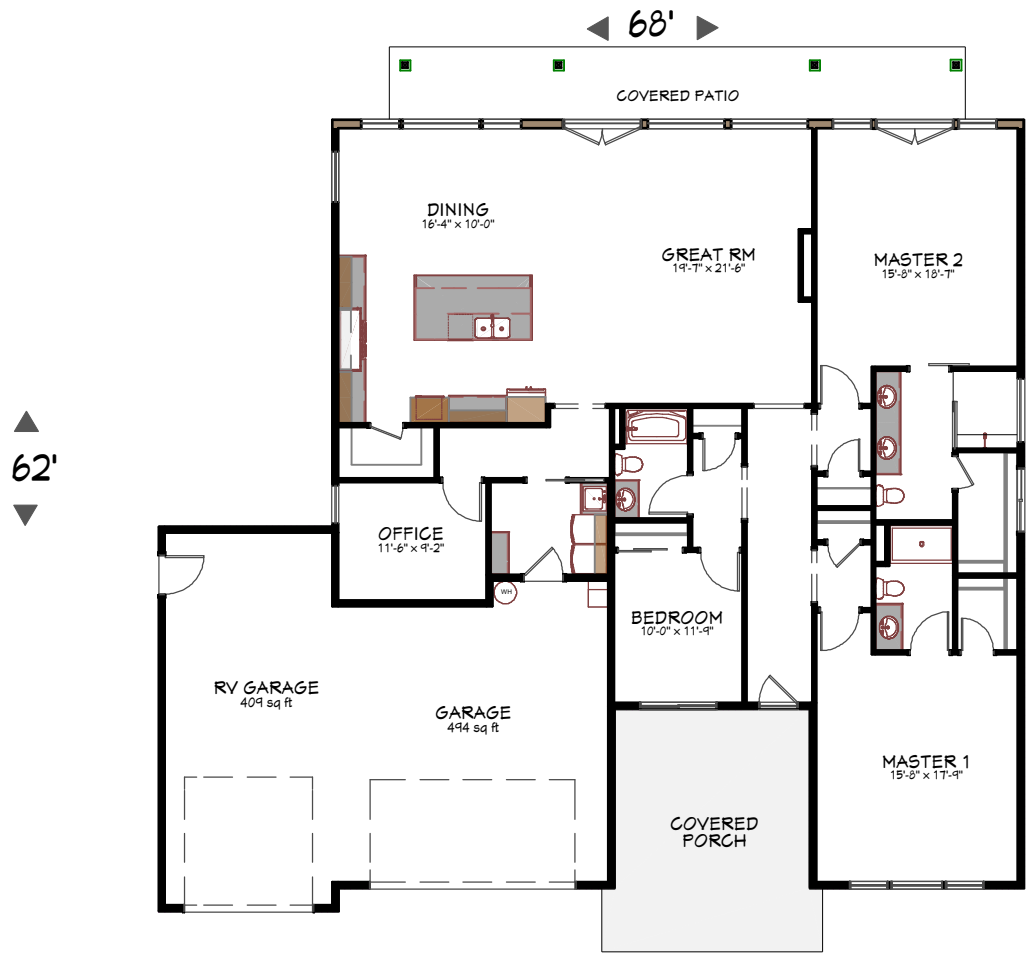

plan # 22-172
 Modern
 2527 sf
 1 story
 3 car
 3 bed
 3 bath

All content copyright DNW Inc.

360 • 260 • 1766

14602-D NE 4th Plain Rd.
Vancouver WA 98682

www.DesignNW.net

DesignNW
Custom Home Plans