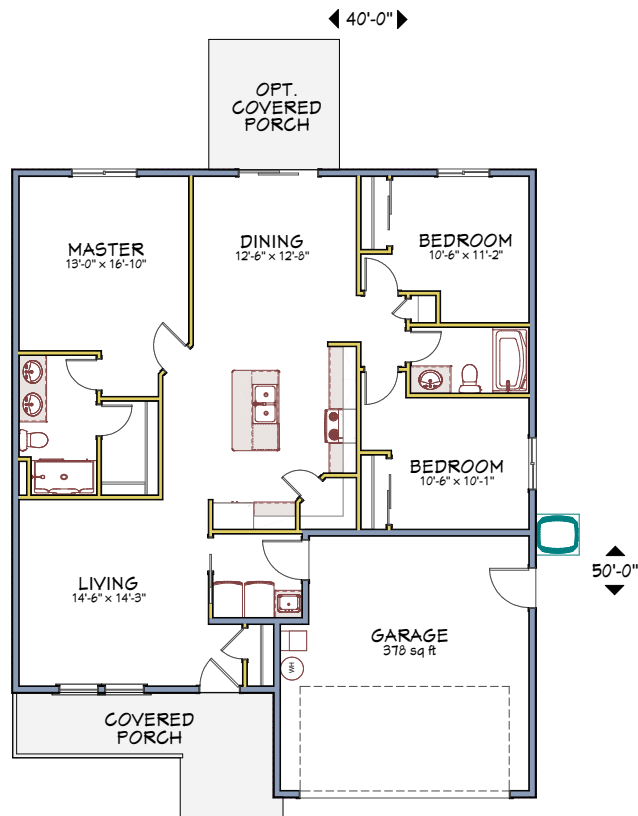

22-082

🏠 Farmhouse 📏 1380 Sq. Ft. 🛏 3 🚿 2
 🚗 2 🏠 1 📏 Width: 40' 📏 Depth: 50'

©2023 Design NW

360.260.1766

14602-D NE 4th Plain Rd Vancouver, WA 98682

designnw.net