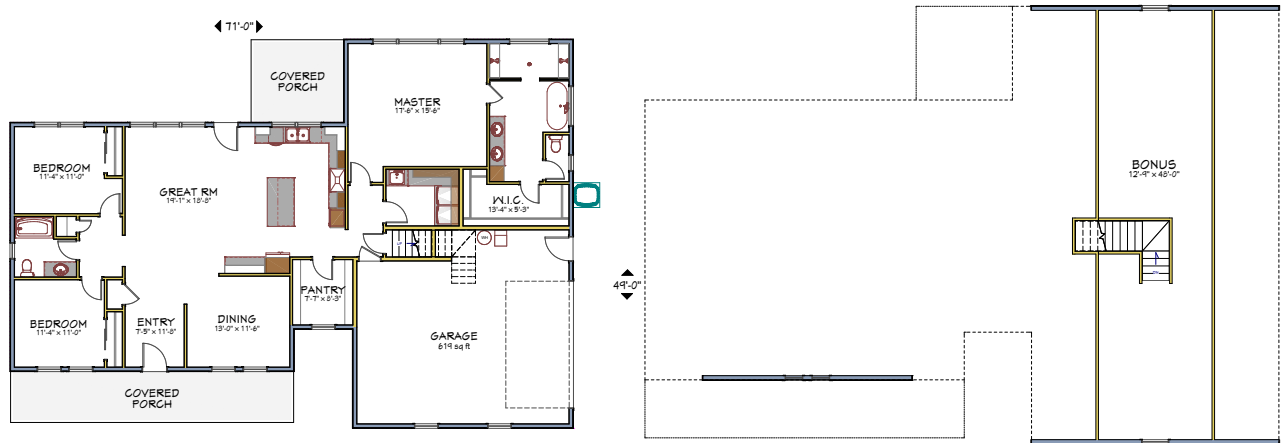

22-058

🏠 Farmhouse 📏 2658 Sq. Ft. 🛏 3 🚿 2
 🚗 2 🏠 2 📏 Width: 71' 📏 Depth: 49' ★ Bonus Room

©2023 Design NW

360.260.1766

14602-D NE 4th Plain Rd Vancouver, WA 98682

designnw.net