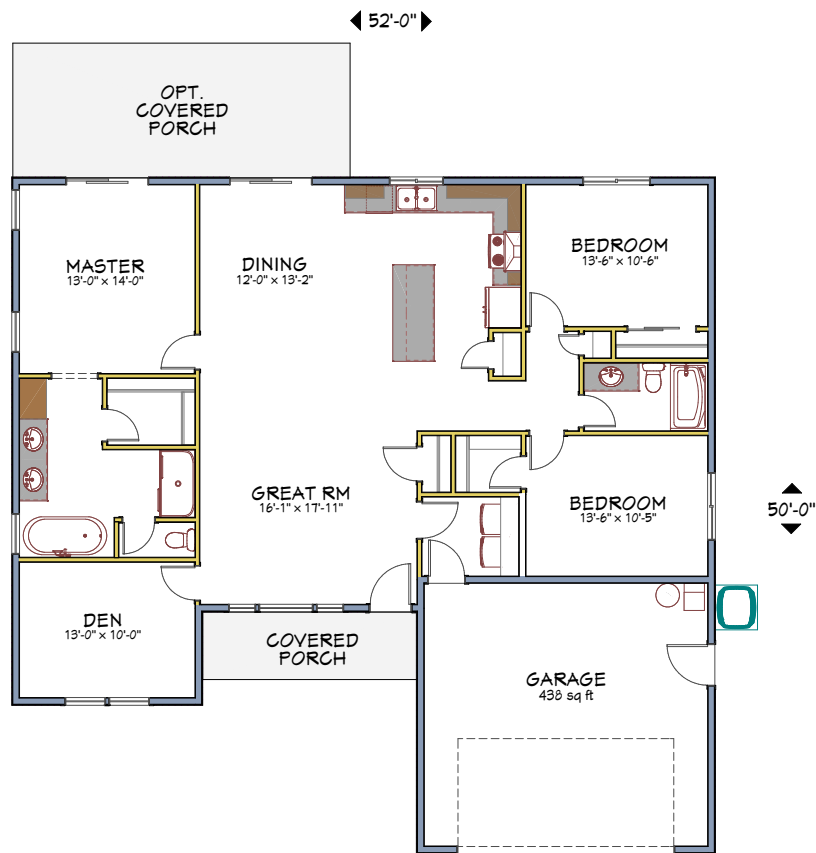

22-016

🏠 Modern 📏 1720 Sq. Ft. 🛏 3 🚿 2
 🚗 2 🏠 1 📏 Width:52' 📏 Depth: 50'

©2023 Design NW

360.260.1766

14602-D NE 4th Plain Rd Vancouver, WA 98682

designnw.net