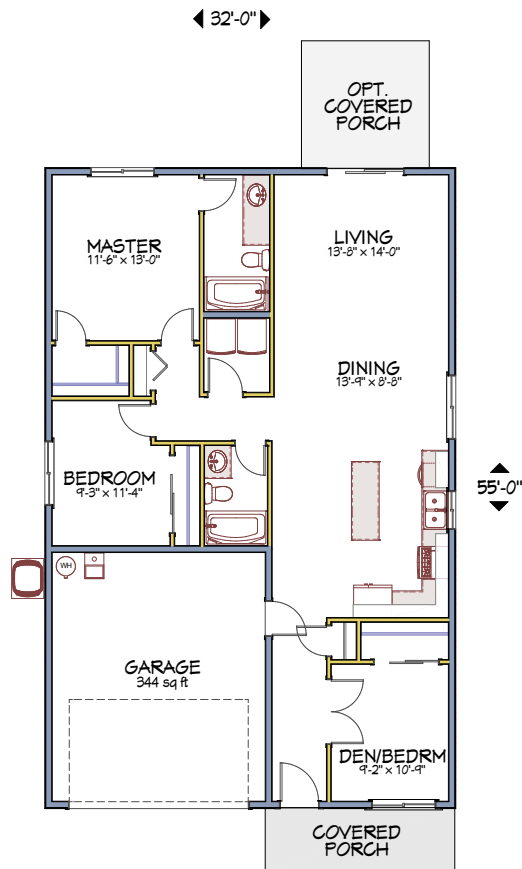

21-299

🏠 Traditional 📏 1258Sq. Ft. 🚗 2 🏠 2

🚗 2 🏠 1 📏 Width: 32' 📏 Depth: 55'

©2023 Design NW

360.260.1766

14602-D NE 4th Plain Rd Vancouver, WA 98682

designnw.net