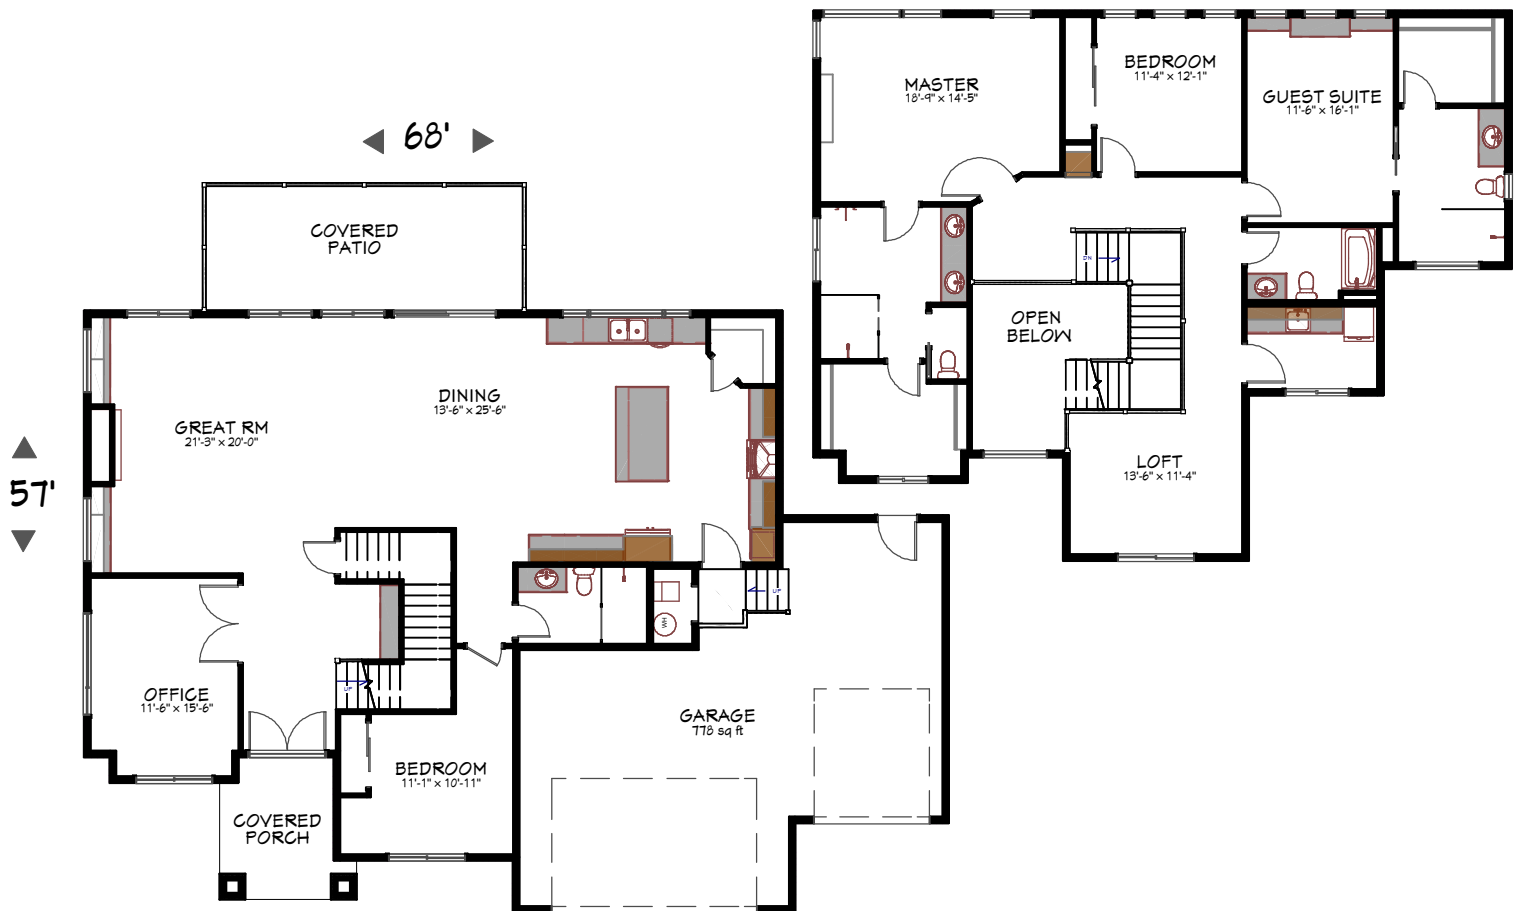

plan # 21-294
 Modern
 3439 sf
 2 story
 3 car
 4 bed
 4 bath

All content copyright DNW Inc.

360 • 260 • 1766

14602-D NE 4th Plain Rd.
Vancouver WA 98682

www.DesignNW.net

DesignNW
Custom Home Plans