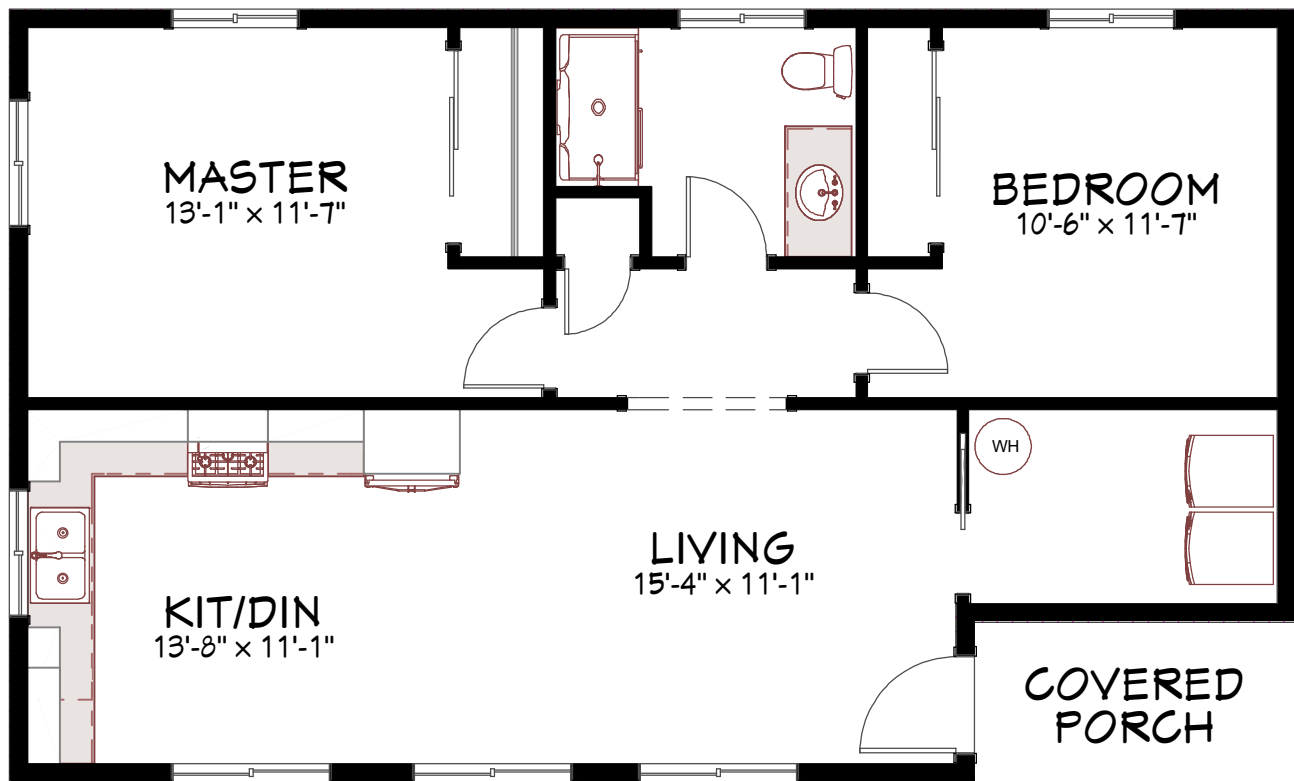

plan # 21-201

Traditional

911 sf

1 story

0 car

2 bed

1 bath

◀ 40'1 ▶

▲ 24' ▼

All content copyright DNW Inc.

360 • 260 • 1766

14602-D NE 4th Plain Rd.
Vancouver WA 98682

www.DesignNW.net

DesignNW
Custom Home Plans