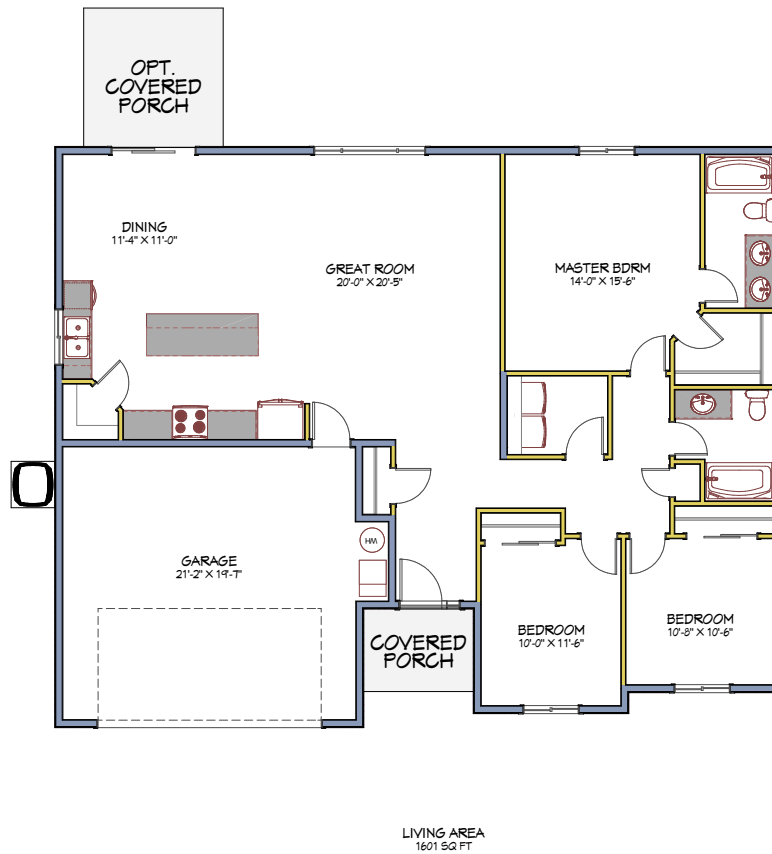

18-192

🏠 Traditional
 📏 1601 Sq. Ft.
 🛏️ 3
 🚗 2
🚗 3
 🏠 1
 📏 Width: 52'
 📏 Depth: 42'

©2023 Design NW

360.260.1766

14602-D NE 4th Plain Rd Vancouver, WA 98682

designnw.net