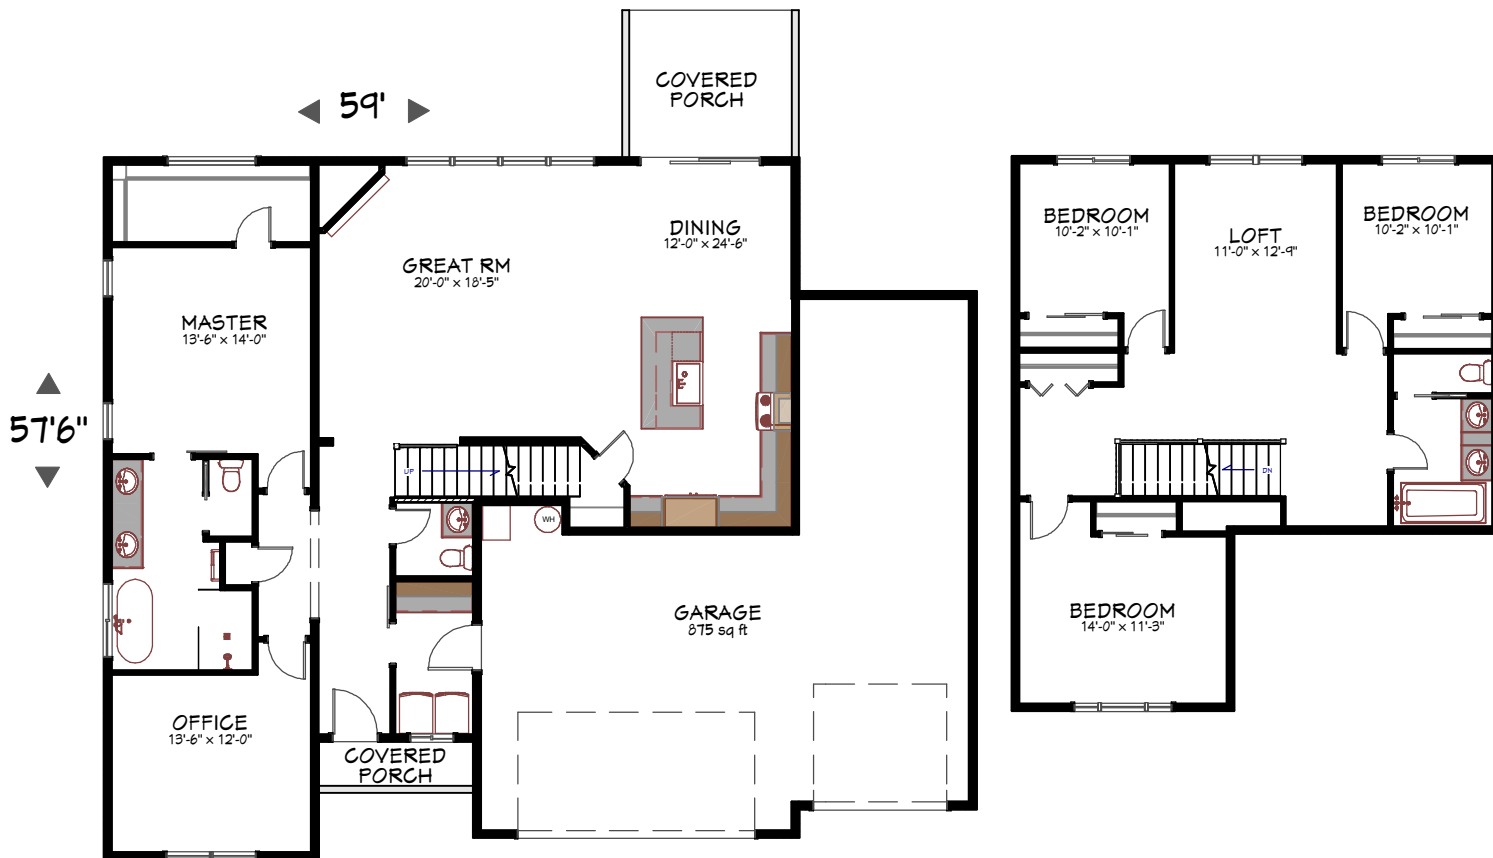

plan # 20-013

Farmhouse

2643 sf

2 story

3 car

4 bed

2.5 bath

All content copyright DNW Inc.