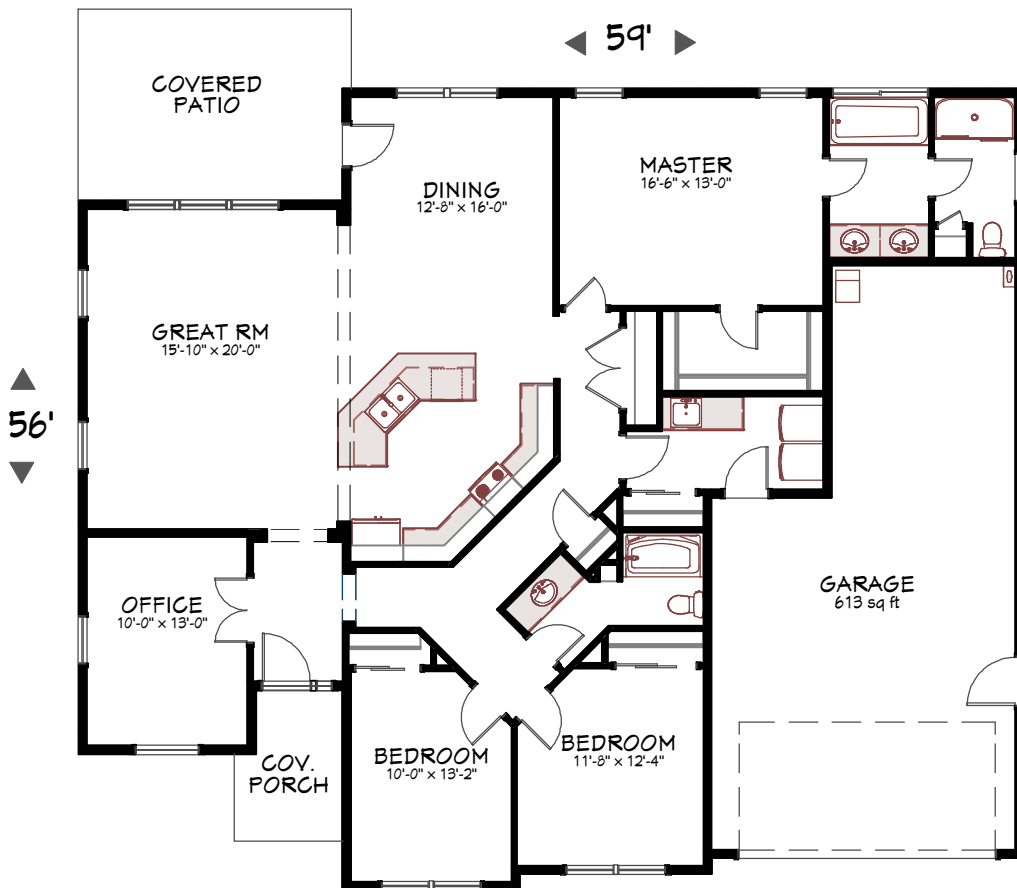

plan # 19-118

Modern

2008 sf

1 story

2 car

3 bed

2 bath

All content copyright DNW Inc.

360 • 260 • 1766

14602-D NE 4th Plain Rd.  
Vancouver WA 98682

www.DesignNW.net

**DesignNW**  
Custom Home Plans