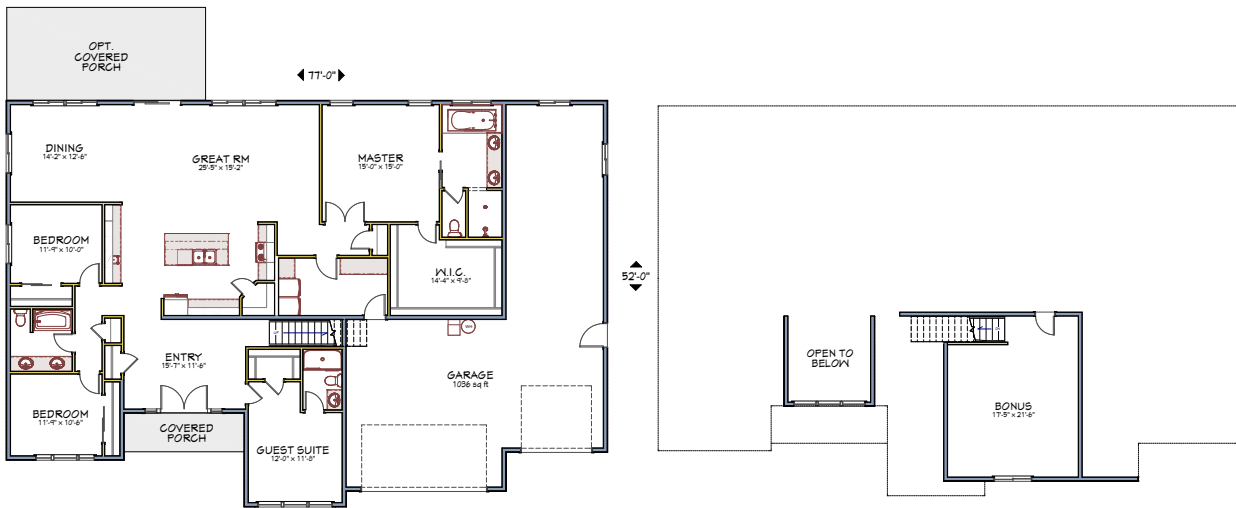

19-067

🏠 Traditional
 📏 2941 Sq. Ft.
 🛏️ 4
 🚗 3

🚗 2
 🏠 2
 📏 Width: 89'
 📏 Depth: 47'
 ★ Guest Suite, Bonus Room

©2023 Design NW

360.260.1766

14602-D NE 4th Plain Rd Vancouver, WA 98682

designnw.net