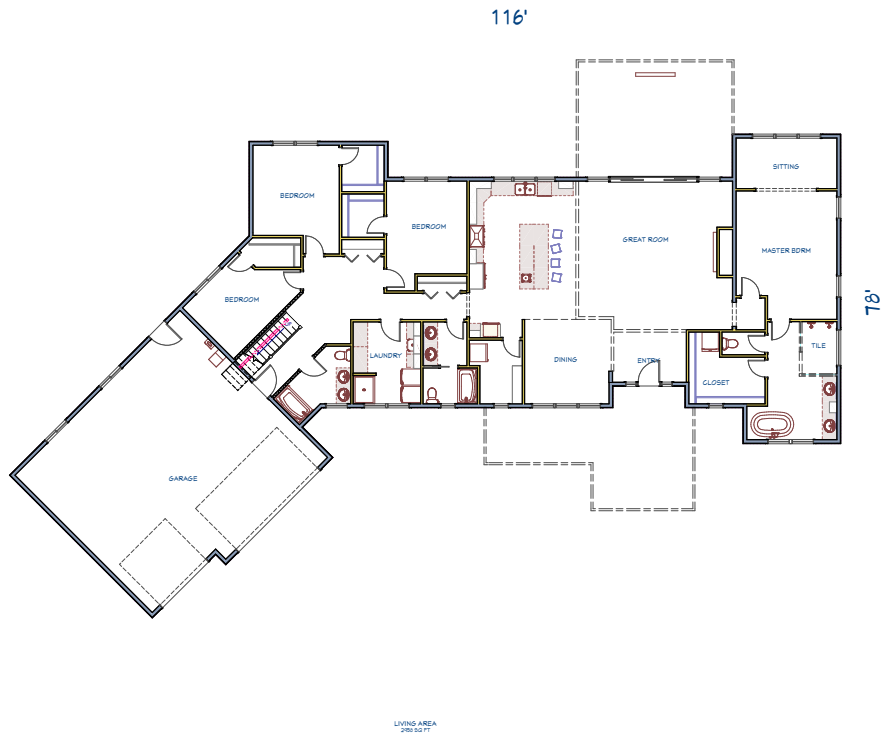

18-192

🏠 Traditional 📏 2958 Sq. Ft. 🛏 4 🚿 3
 🚗 3 🏠 1 📏 Width: 116' 📏 Depth: 78'

©2023 Design NW

360.260.1766

14602-D NE 4th Plain Rd Vancouver, WA 98682

designnw.net