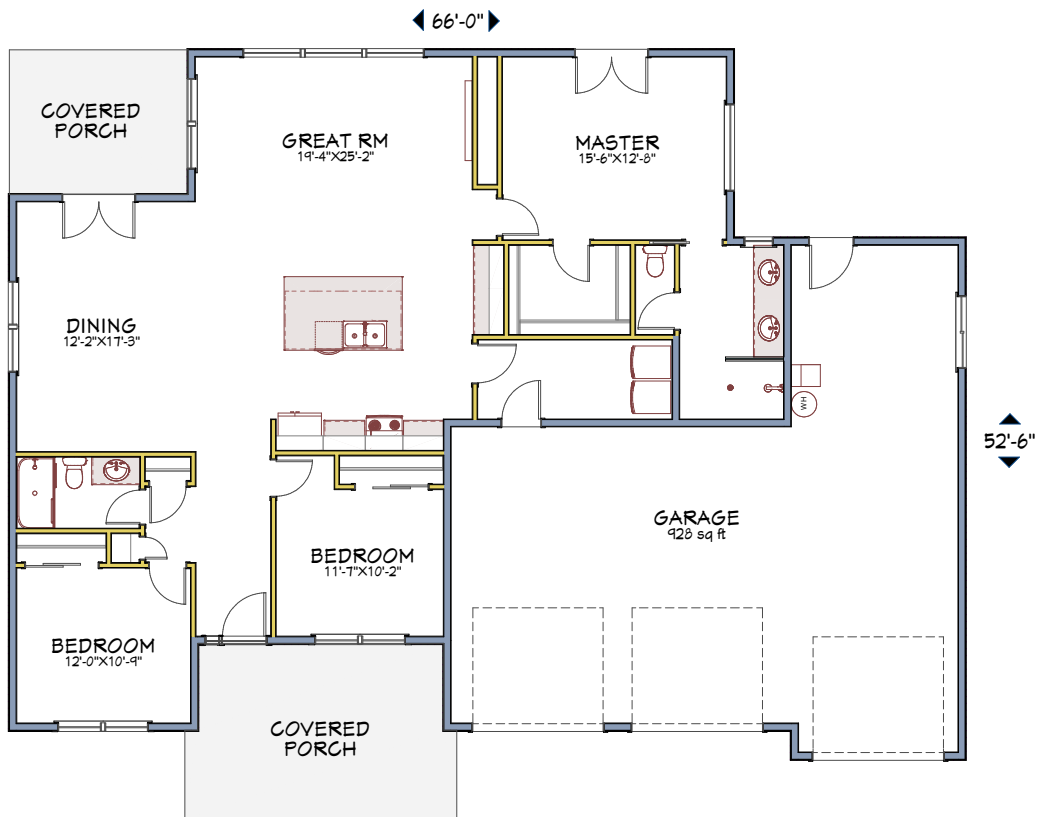

18-149

🏠 Farmhouse 📏 1763 Sq. Ft. 🛏 3 🚿 2
 🚗 3 🏠 1 📏 Width: 66' 📏 Depth: 53'

©2023 Design NW

360.260.1766

14602-D NE 4th Plain Rd Vancouver, WA 98682

designnw.net

Design NW
 Custom Home Plans