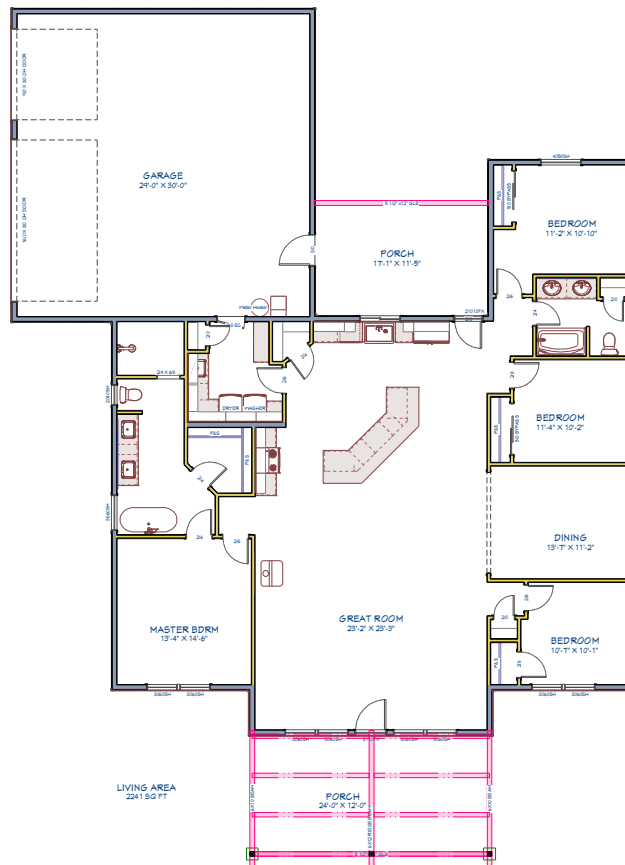

18-102

🏠 Traditional 📏 2241 Sq. Ft. 🛏 4 🚗 2
 ★ Porches 🚗 2 🏠 1 📏 Width: 61' 📏 Depth: 84'

©2023 Design NW

360.260.1766

14602-D NE 4th Plain Rd Vancouver, WA 98682

designnw.net