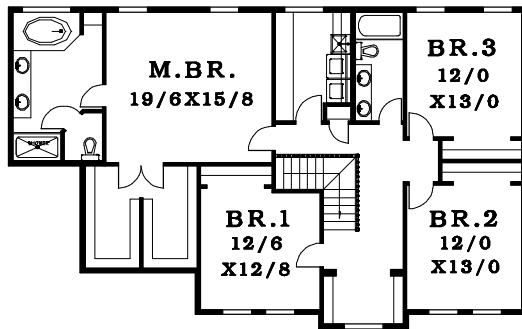

FIRST FLOOR	1686 SF
SECOND FLOOR	1533 SF
DAYLIGHT	1464 SF
TOTAL AREA	4683 SF

◀ 68' ▶

▲ 45' ▼