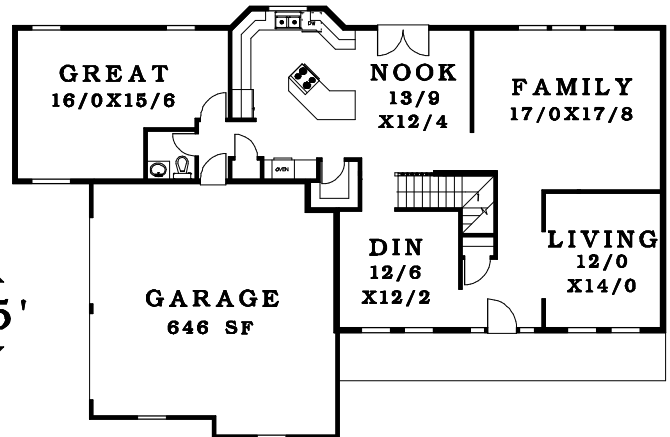

FIRST FLOOR	1686 SF
SECOND FLOOR	1533 SF
DAYLIGHT	1464 SF
TOTAL AREA	4683 SF

◀ 68' ▶

▲ 45' ▼