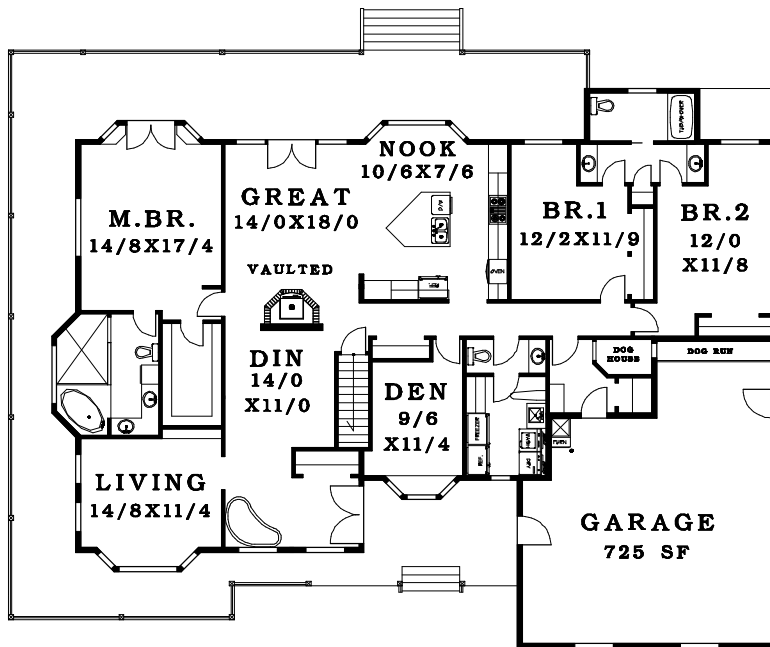

FIRST FLOOR	2721 SF
DAYLIGHT	1938 SF
TOTAL AREA	4659 SF

59'

76'