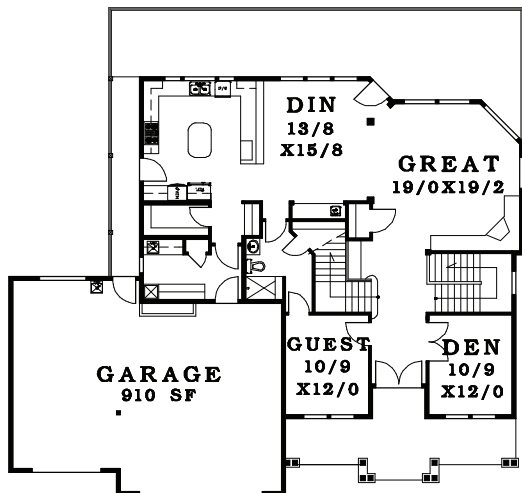

FIRST FLOOR	1745 SF
SECOND FLOOR	1325 SF
DAYLIGHT	1393 SF
TOTAL AREA	4463 SF

◀ 67' ▶

▲ 63'6 ▼