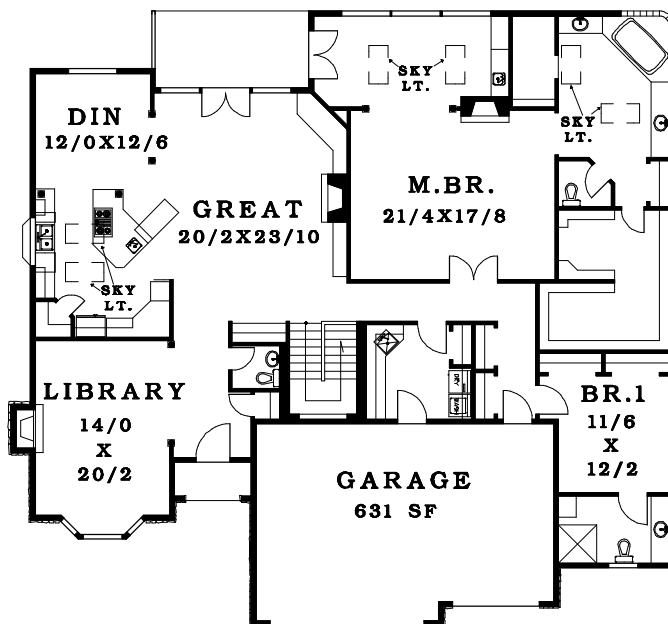

FIRST FLOOR	2988 SF
SECOND FLOOR	1283 SF
TOTAL AREA	4271 SF

◀ 67' ▶

▲ 66' ▼