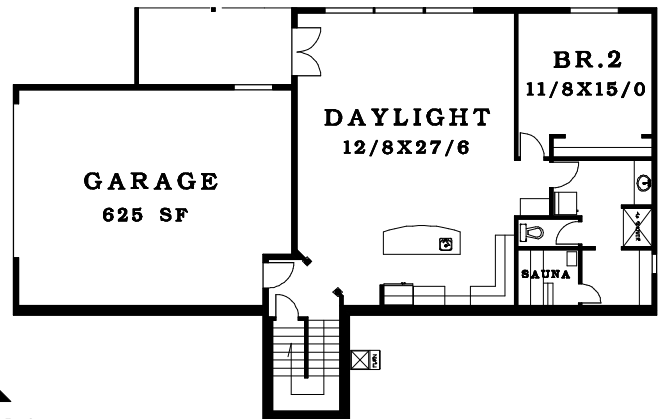

FIRST FLOOR	2988 SF
SECOND FLOOR	1283 SF
TOTAL AREA	4271 SF

◀ 67' ▶

▲ 66' ▼