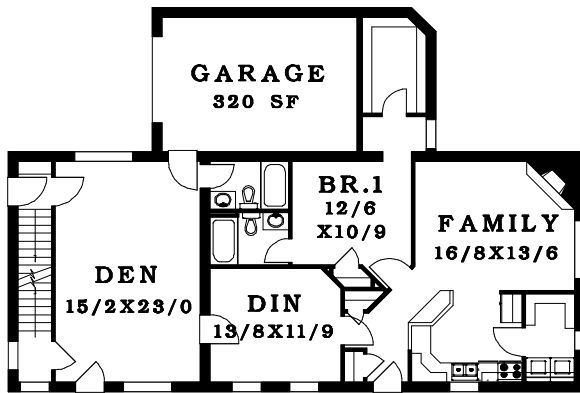

FIRST FLOOR	1562 SF
SECOND FLOOR	1413 SF
THIRD FLOOR	366 SF
DAYLIGHT	525 SF
TOTAL AREA	3866 SF

◀ 60' ▶

1ST FLOOR

DAYLIGHT FLOOR

3RD FLOOR

40'

2ND FLOOR