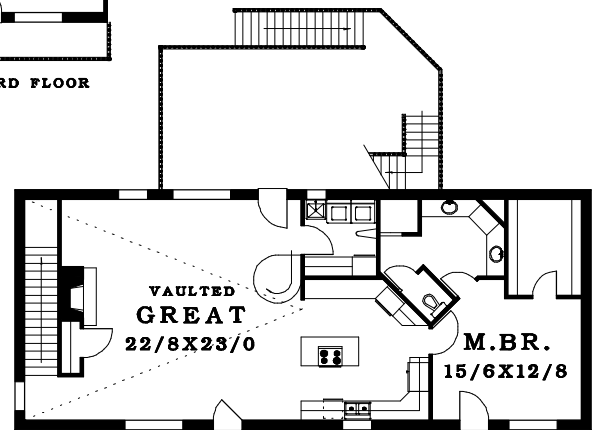

FIRST FLOOR	1562 SF
SECOND FLOOR	1413 SF
THIRD FLOOR	366 SF
DAYLIGHT	525 SF
TOTAL AREA	3866 SF

◀ 60' ▶

1ST FLOOR

DAYLIGHT FLOOR

3RD FLOOR

40'

2ND FLOOR