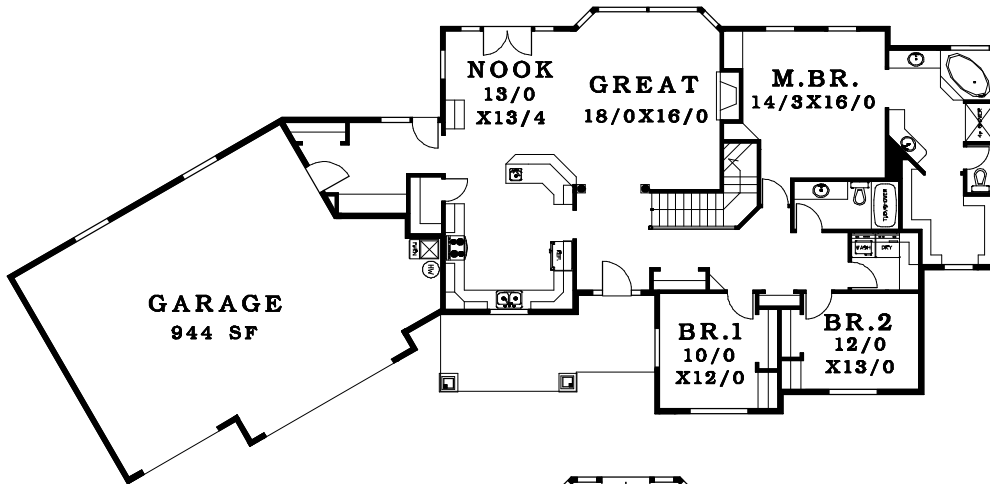

FIRST FLOOR	2055 SF
DAYLIGHT	1641 SF
<b>TOTAL AREA</b>	<b>3641 SF</b>

◀ 103'3" ▶

◀ 49'6" ▶