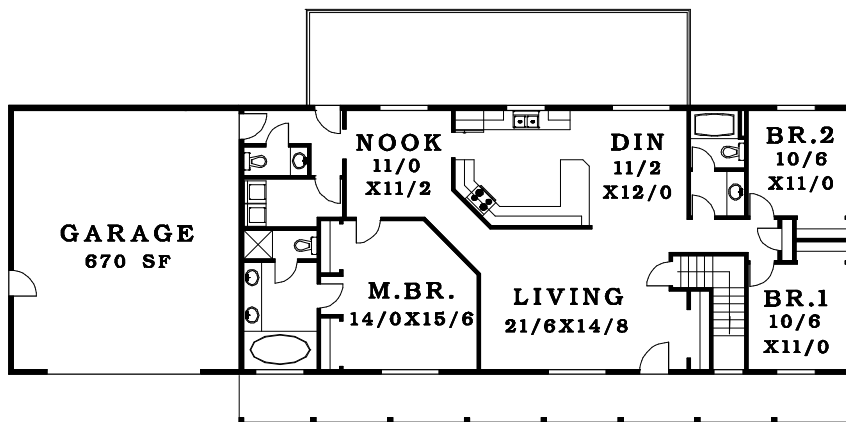

FIRST FLOOR	1792 SF
DAYLIGHT	1714 SF
<b>TOTAL AREA</b>	<b>3506 SF</b>

30'

88'