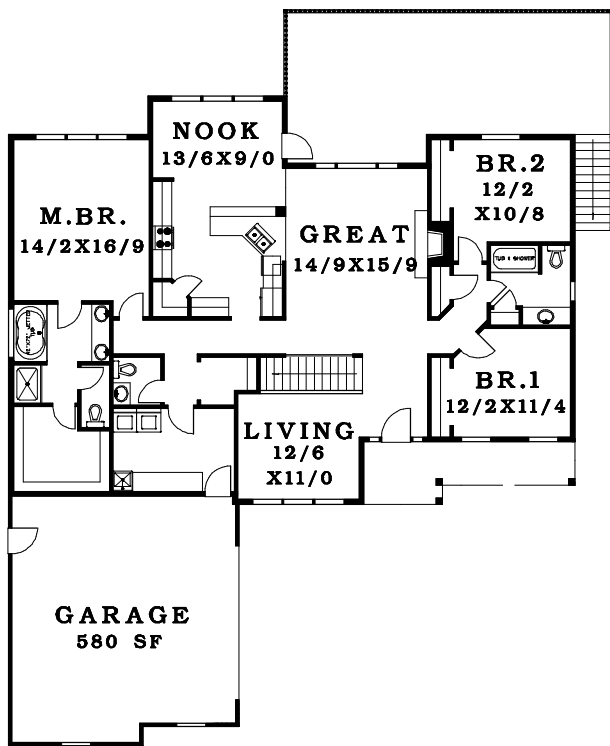

FIRST FLOOR	2086 SF
DAYLIGHT	1408 SF
TOTAL AREA	3494 SF

◀ 59' ▶

◀ 68' ▶