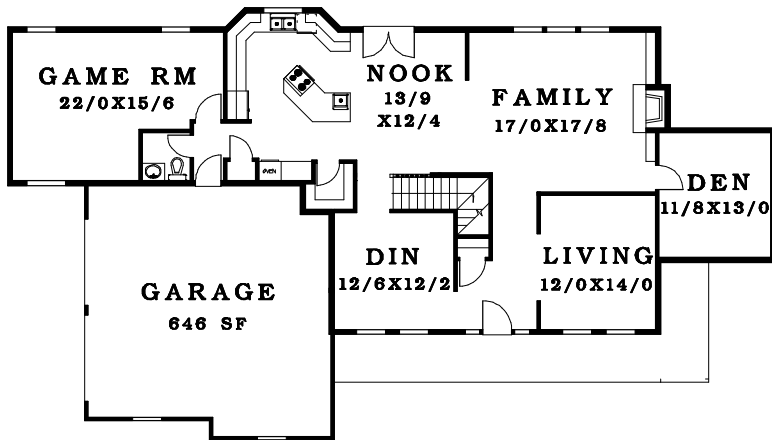

FIRST FLOOR	1858 SF
SECOND FLOOR	1523 SF
TOTAL AREA	3381 SF

45'

80'