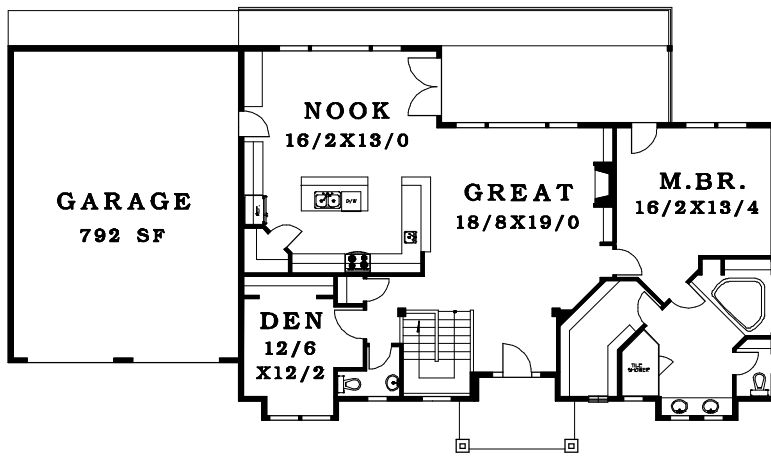

FIRST FLOOR	1739 SF
DAYLIGHT	1523 SF
TOTAL AREA	3262 SF

46'

80'