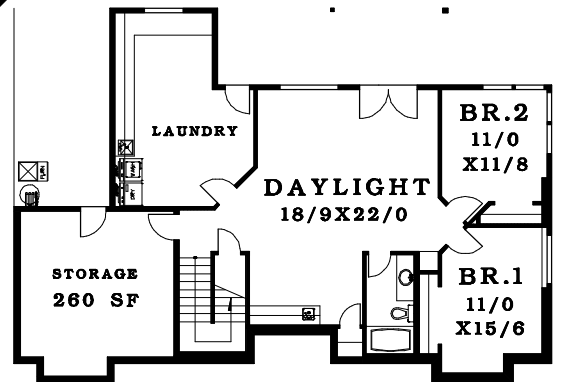

FIRST FLOOR	1739 SF
DAYLIGHT	1523 SF
TOTAL AREA	3262 SF

46'

80'