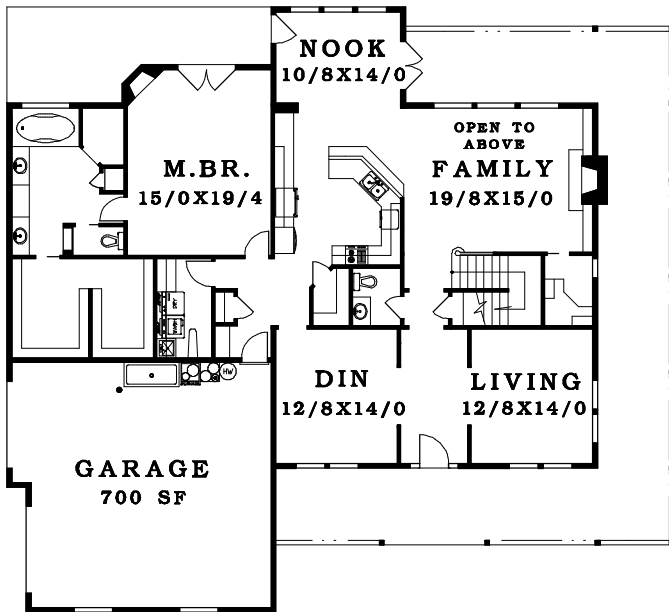

FIRST FLOOR	2247 SF
SECOND FLOOR	992 SF
TOTAL AREA	3239 SF
STORAGE	654 SF

◀ 70' ▶

63' ▶