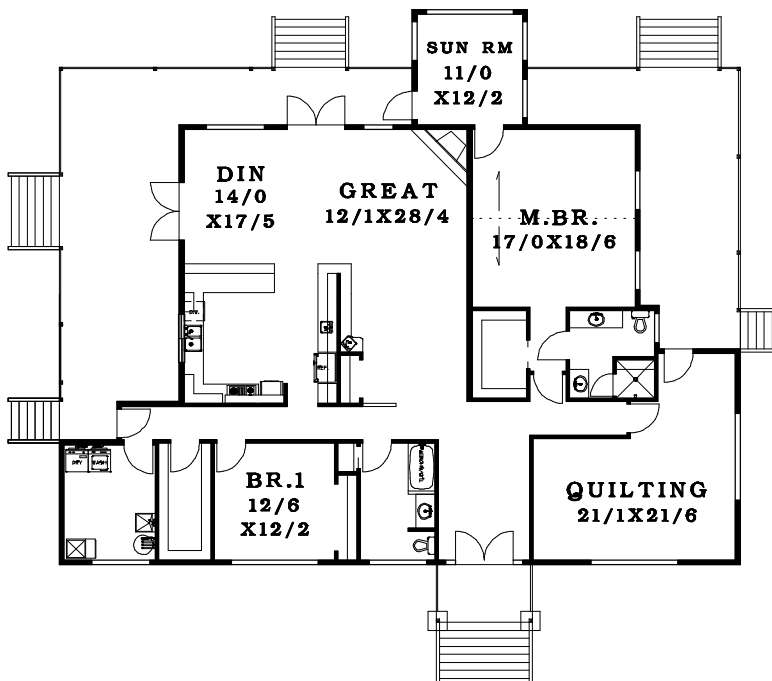

FIRST FLOOR	2776 SF
STORAGE	462 SF
TOTAL AREA	3238 SF

◀ 71' ▶
HOUSE ONLY

▲ 64' ▼
HOUSE ONLY