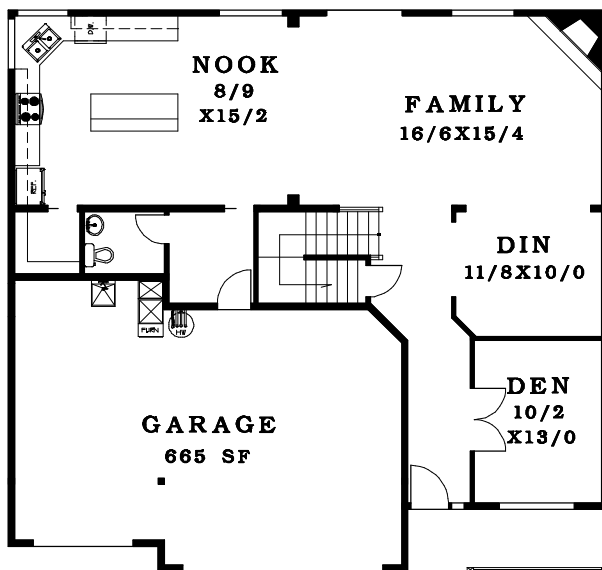

FIRST FLOOR	1390 SF
SECOND FLOOR	1829 SF
TOTAL AREA	3219 SF

◀ 48' ▶

▲ 45' ▼