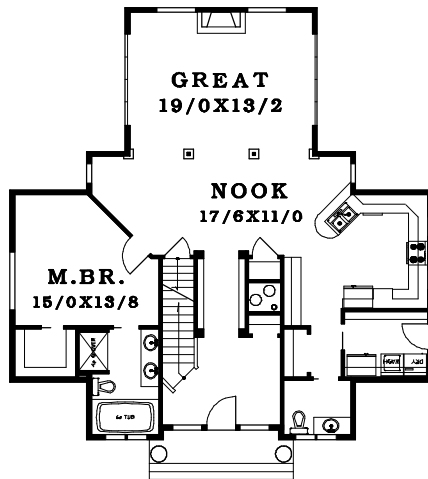

FIRST FLOOR	1428 SF
SECOND FLOOR	1104 SF
CROWS NEST	152 SF
DAYLIGHT	491 SF
TOTAL AREA	3175 SF

45'

44'