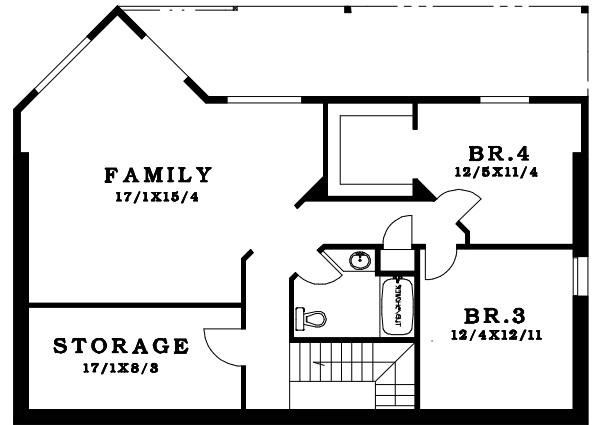

FIRST FLOOR	1844 SF
DAYLIGHT	1180 SF
TOTAL AREA	3104 SF

55'

46'