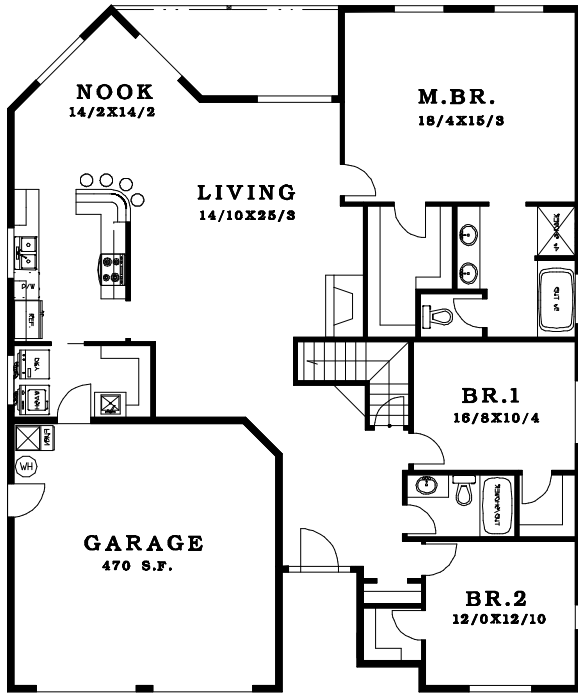

FIRST FLOOR	1844 SF
DAYLIGHT	1180 SF
TOTAL AREA	3104 SF

55'

46'