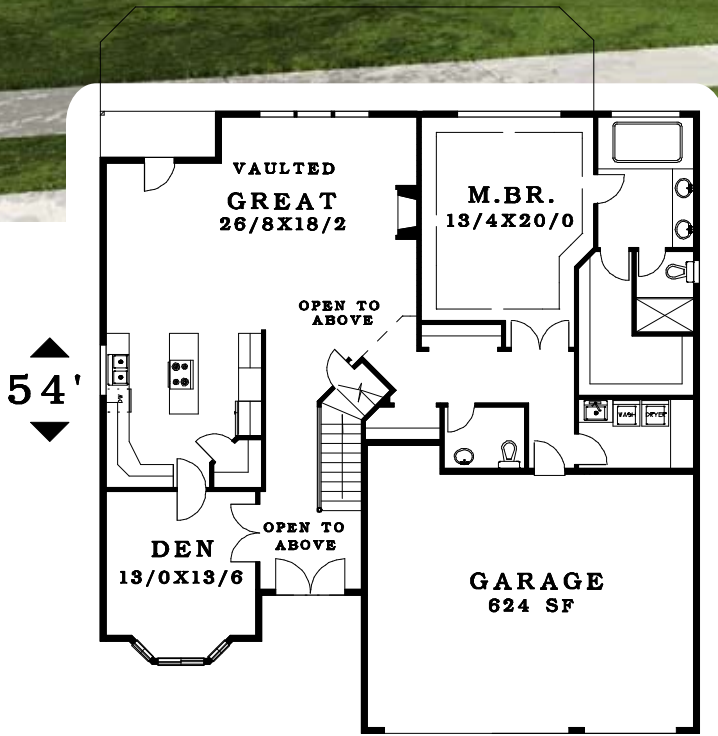

Plan # 3087-24

FIRST FLOOR	1896 SF
SECOND FLOOR	1191 SF
TOTAL AREA	3087 SF

◀ 52' ▶

Browse Online @ : www.DesignNW.net
 Ph # (360) 260-1766 e-mail: plans@designnw.net

DesignNWTM
 Custom Home Plans