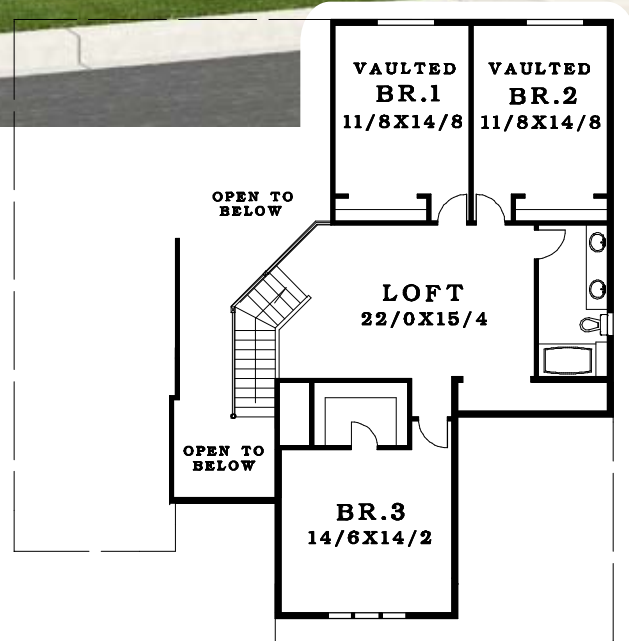

Plan # 3087-24

FIRST FLOOR	1896 SF
SECOND FLOOR	1191 SF
TOTAL AREA	3087 SF

◀ 52' ▶

Browse Online @ : www.DesignNW.net
 Ph # (360) 260-1766 e-mail: plans@designnw.net

DesignNWTM
 Custom Home Plans