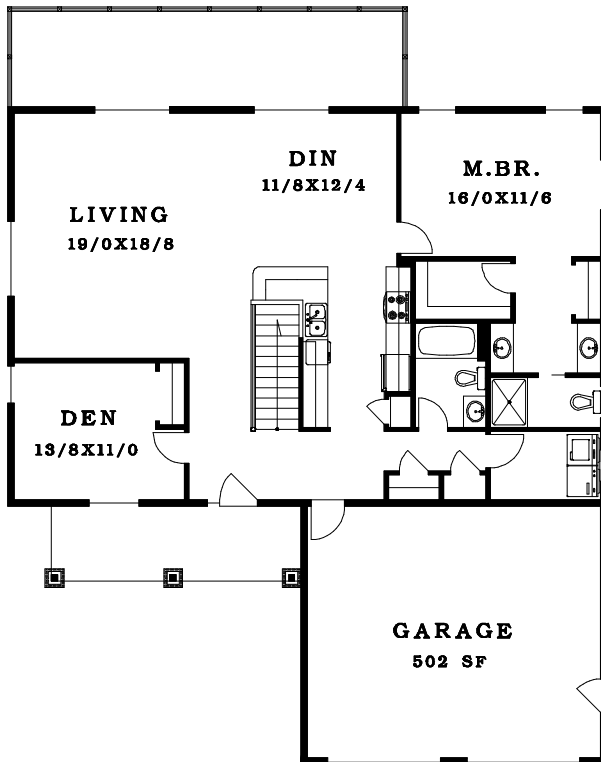

FIRST FLOOR	1518 SF
DAYLIGHT	976 SF
STORAGE	560 SF
TOTAL AREA	3054 SF

53'

48'