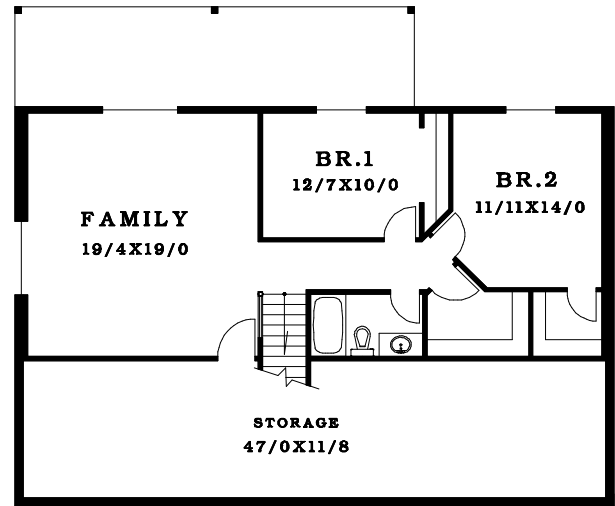

FIRST FLOOR	1518 SF
DAYLIGHT	976 SF
STORAGE	560 SF
TOTAL AREA	3054 SF

53'

48'