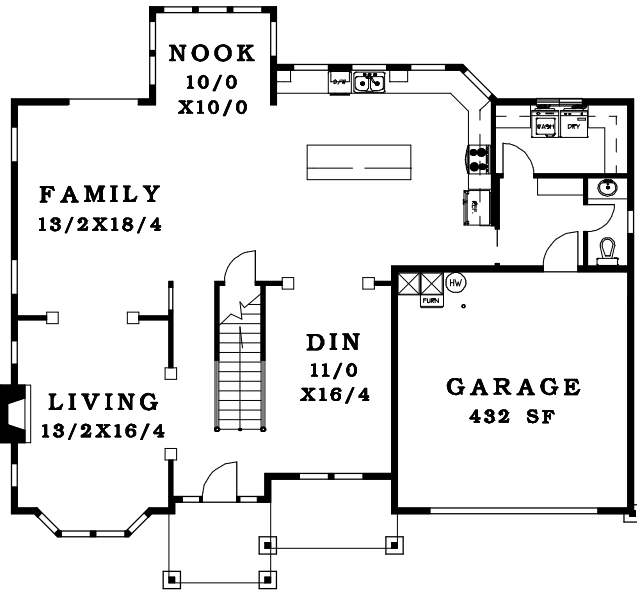

FIRST FLOOR	1629 SF
SECOND FLOOR	1407 SF
TOTAL AREA	3036 SF

◀ 55' ▶

50'