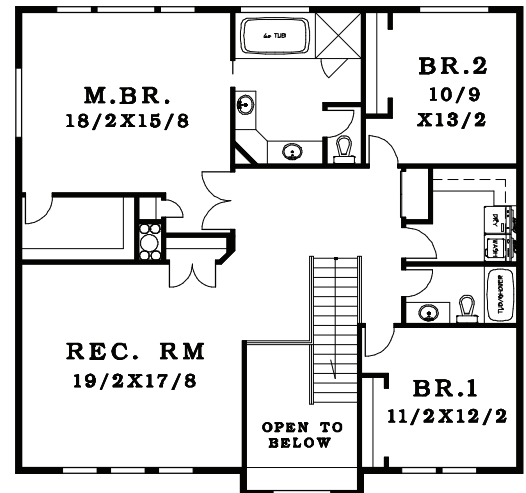

FIRST FLOOR	1390 SF
SECOND FLOOR	1645 SF
TOTAL AREA	3035 SF

59'6"

57'