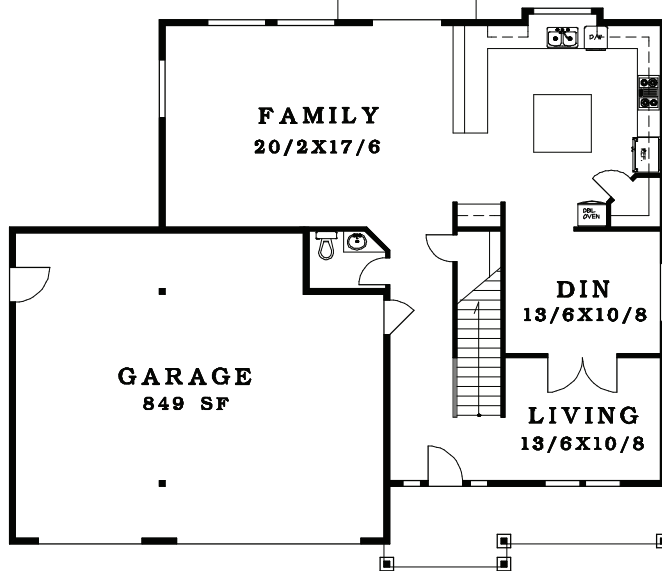

FIRST FLOOR	1390 SF
SECOND FLOOR	1645 SF
TOTAL AREA	3035 SF

59'6"

57'