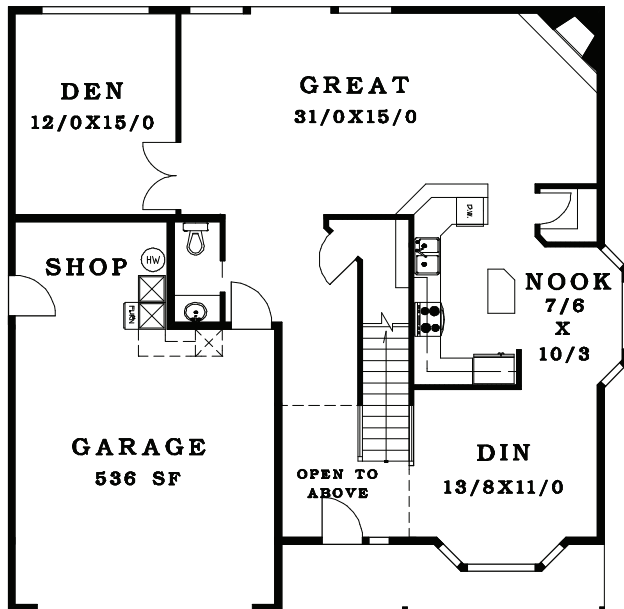

FIRST FLOOR	1371 SF
SECOND FLOOR	1639 SF
TOTAL AREA	3010 SF

45'

46'