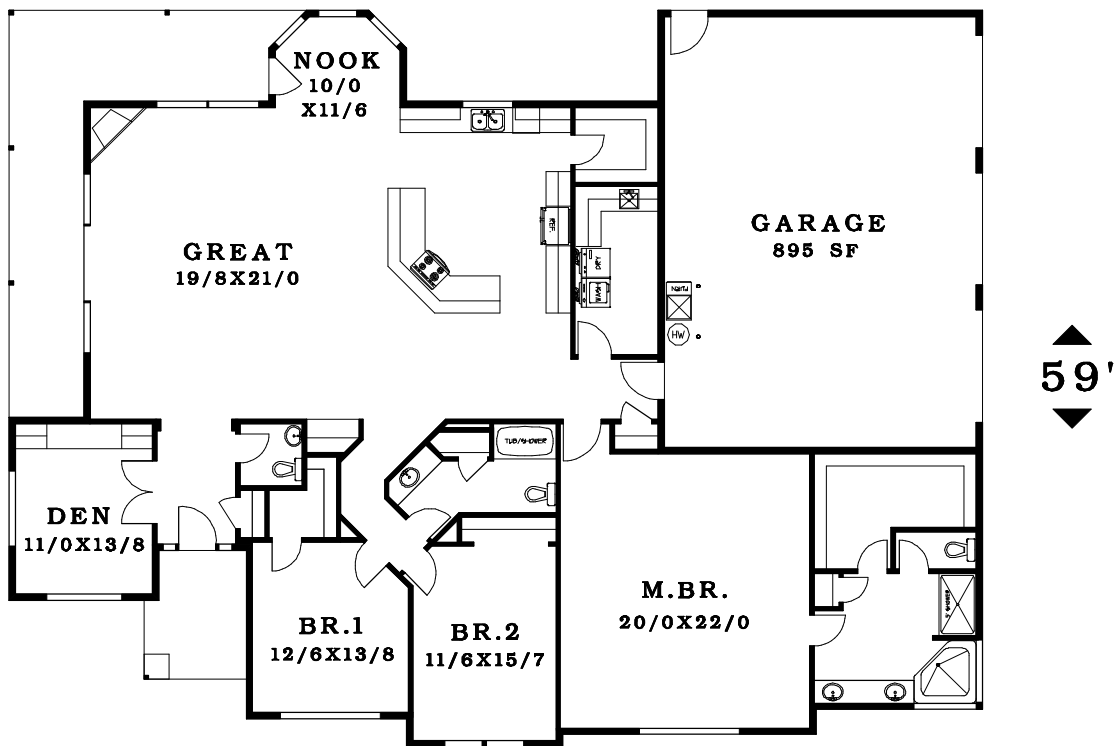

FIRST FLOOR	2907 SF
TOTAL AREA	2907 SF

◀ 78' ▶

▲ 59' ▼