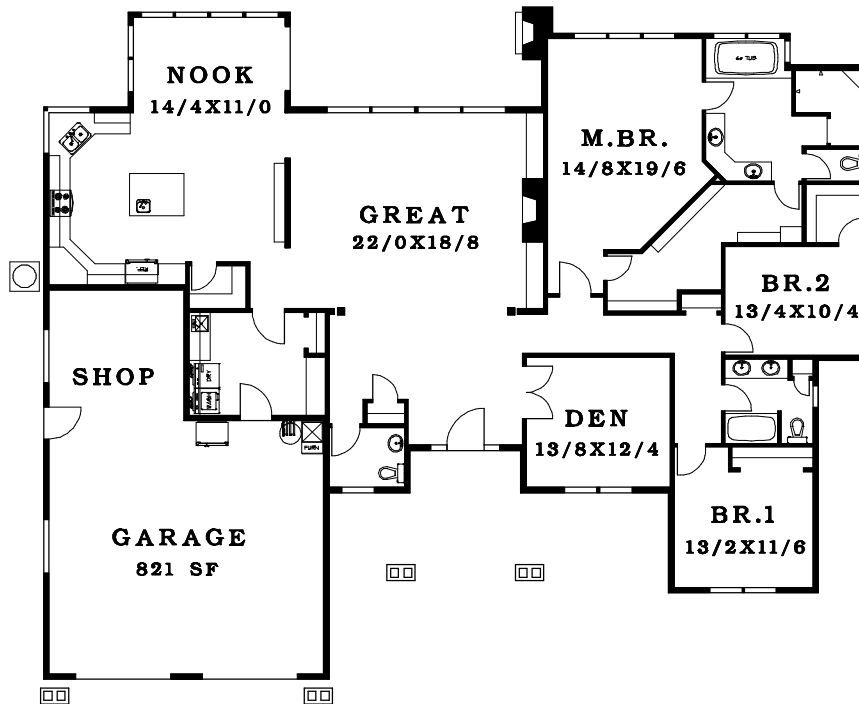

FIRST FLOOR	2876 SF
TOTAL AREA	2876 SF

◀ 79' ▶

▲ 72' ▼