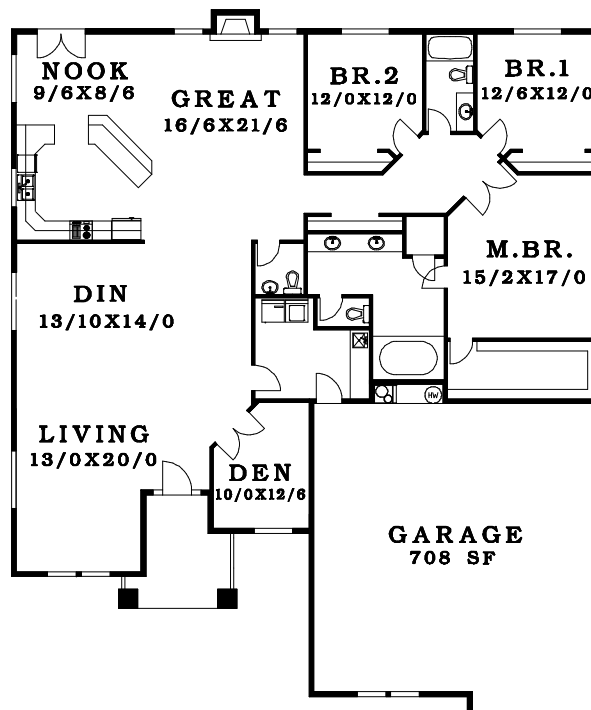

FIRST FLOOR 2846 SF

TOTAL AREA 2846 SF

◀ 62' ▶

74'