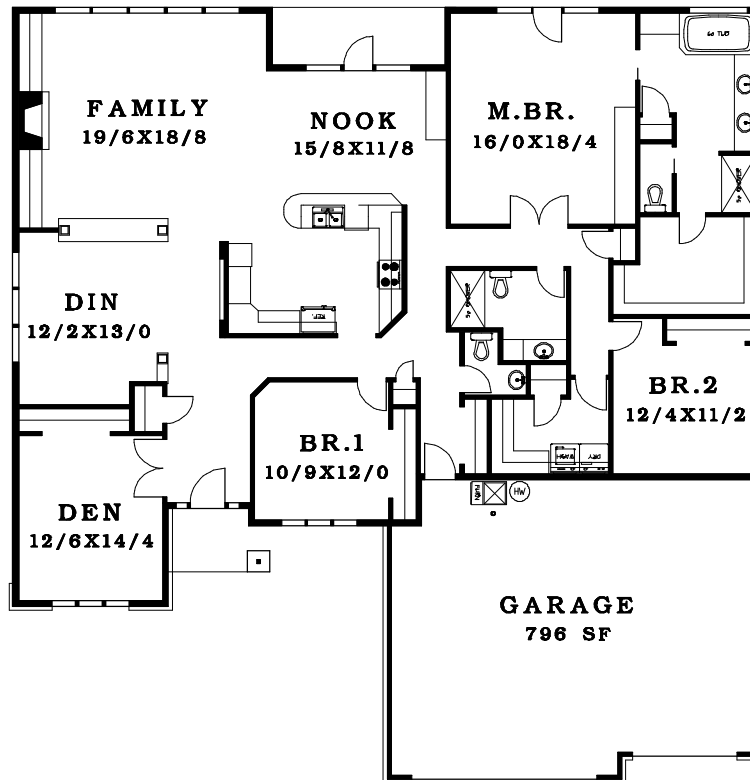

FIRST FLOOR	2816 SF
TOTAL AREA	2816 SF

◀ 65' ▶

◀ 67' ▶