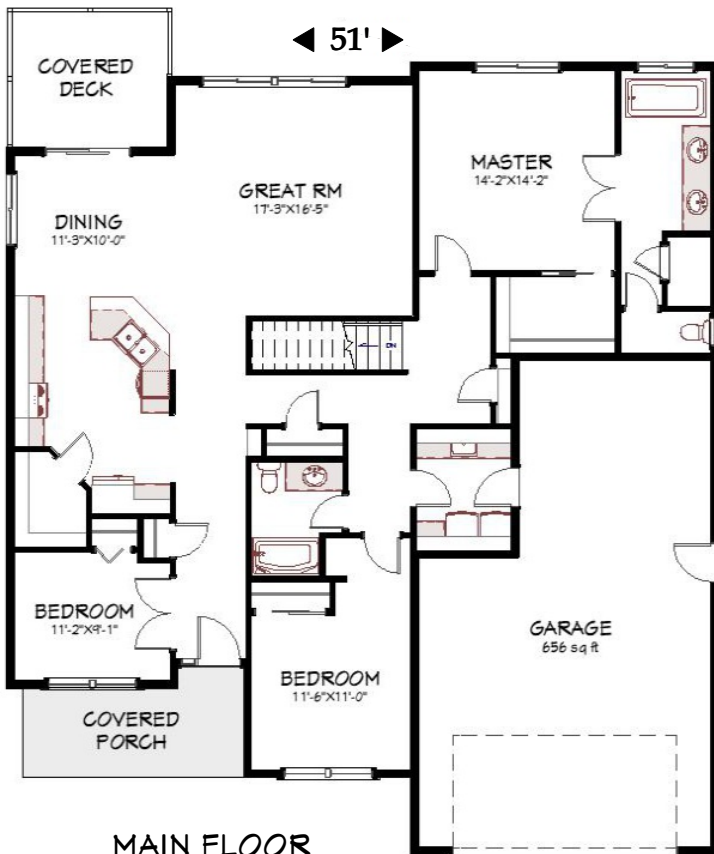

PLAN #

2797-D25

MAIN FLOOR

1800 SF

LOWER FLOOR

997 SF

TOTAL AREA

2797 SF