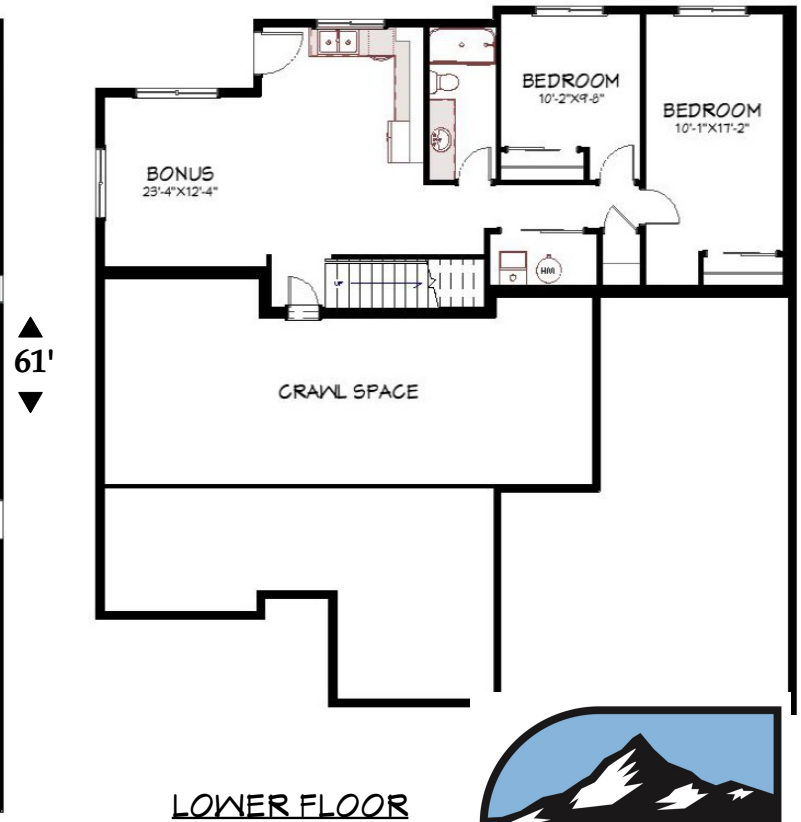

PLAN #

2797-D25

MAIN FLOOR

1800 SF

LOWER FLOOR

997 SF

TOTAL AREA

2797 SF