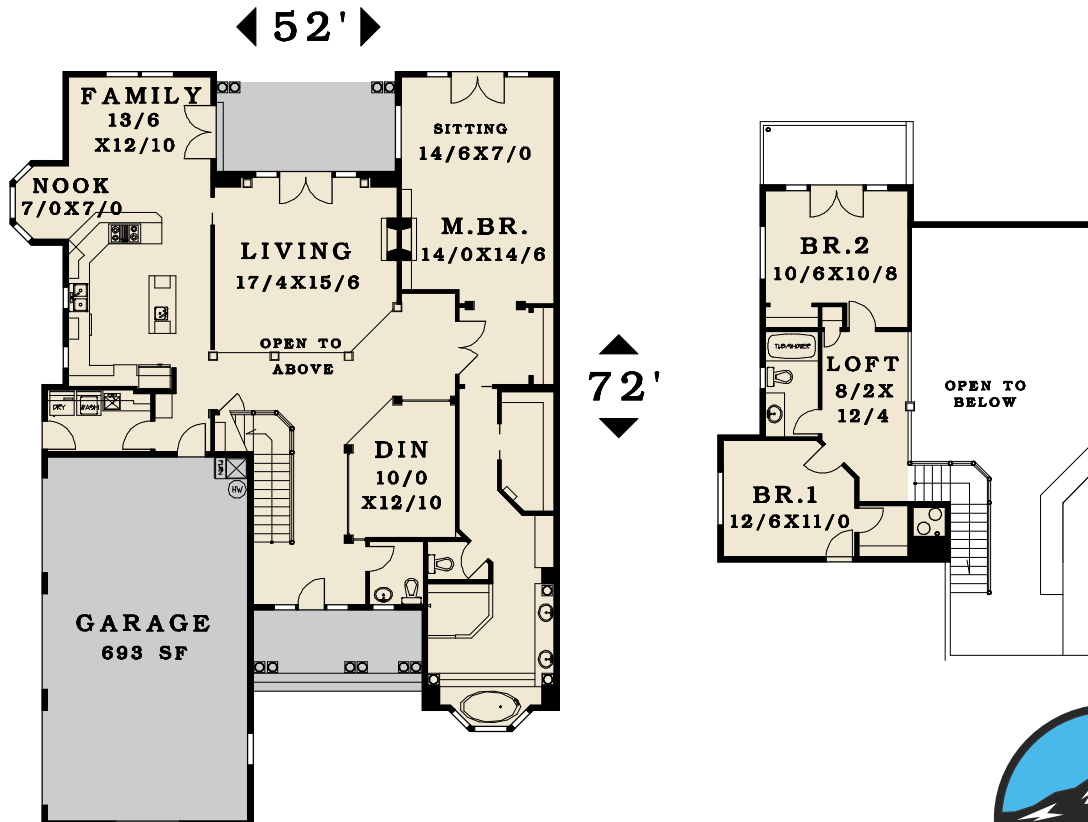

# PLAN # 2715-23

FIRST FLOOR	2167 SF
SECOND FLOOR	548 SF
TOTAL AREA	2715 SF

All content © DNW Inc.

360•260•1766

14602-D 4th Plain  
Vancouver, WA 98682

WWW.DESIGNNW.NET

Custom Home Plans