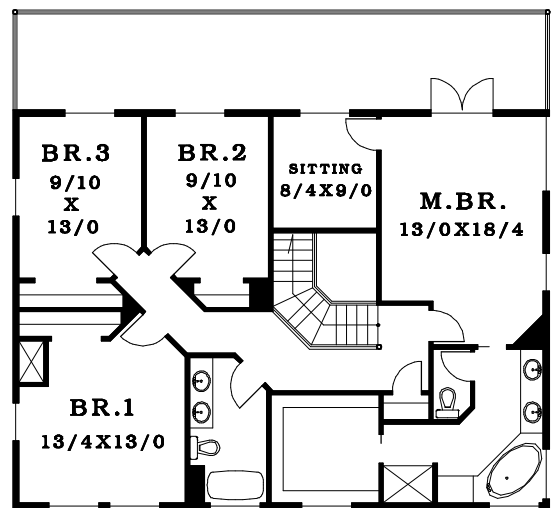

FIRST FLOOR	1376 SF
SECOND FLOOR	1303 SF
TOTAL AREA	2679 SF

48'

51'