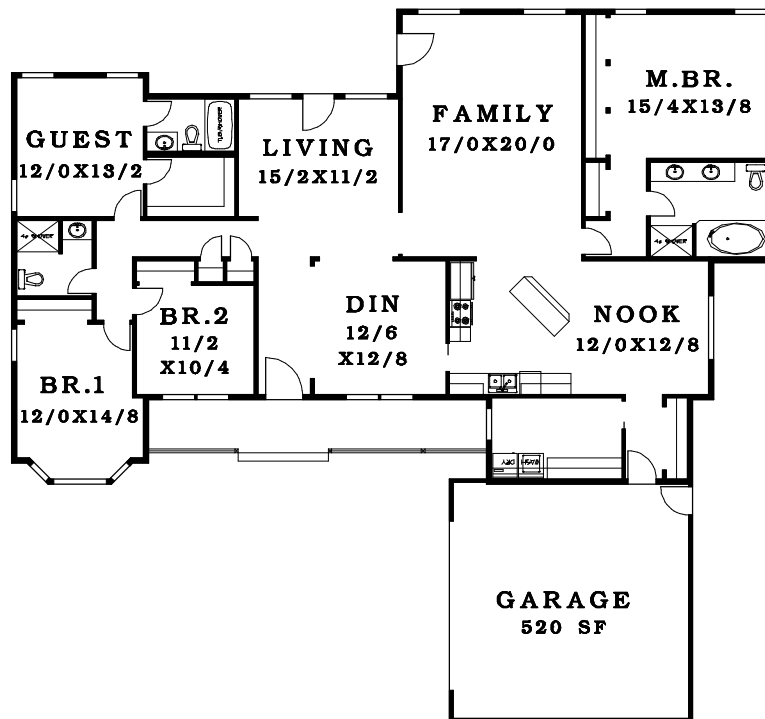

FIRST FLOOR	2588 SF
TOTAL AREA	2588 SF

◀ 72'6 ▶

67'6