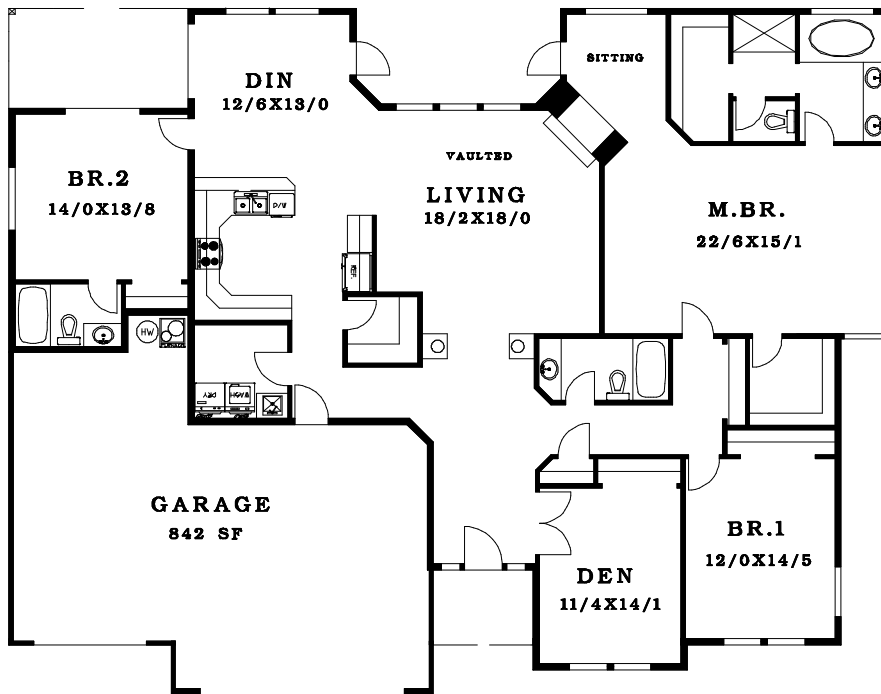

FIRST FLOOR	2556 SF
TOTAL AREA	2556 SF

◀ 71' ▶

◀ 55' ▶